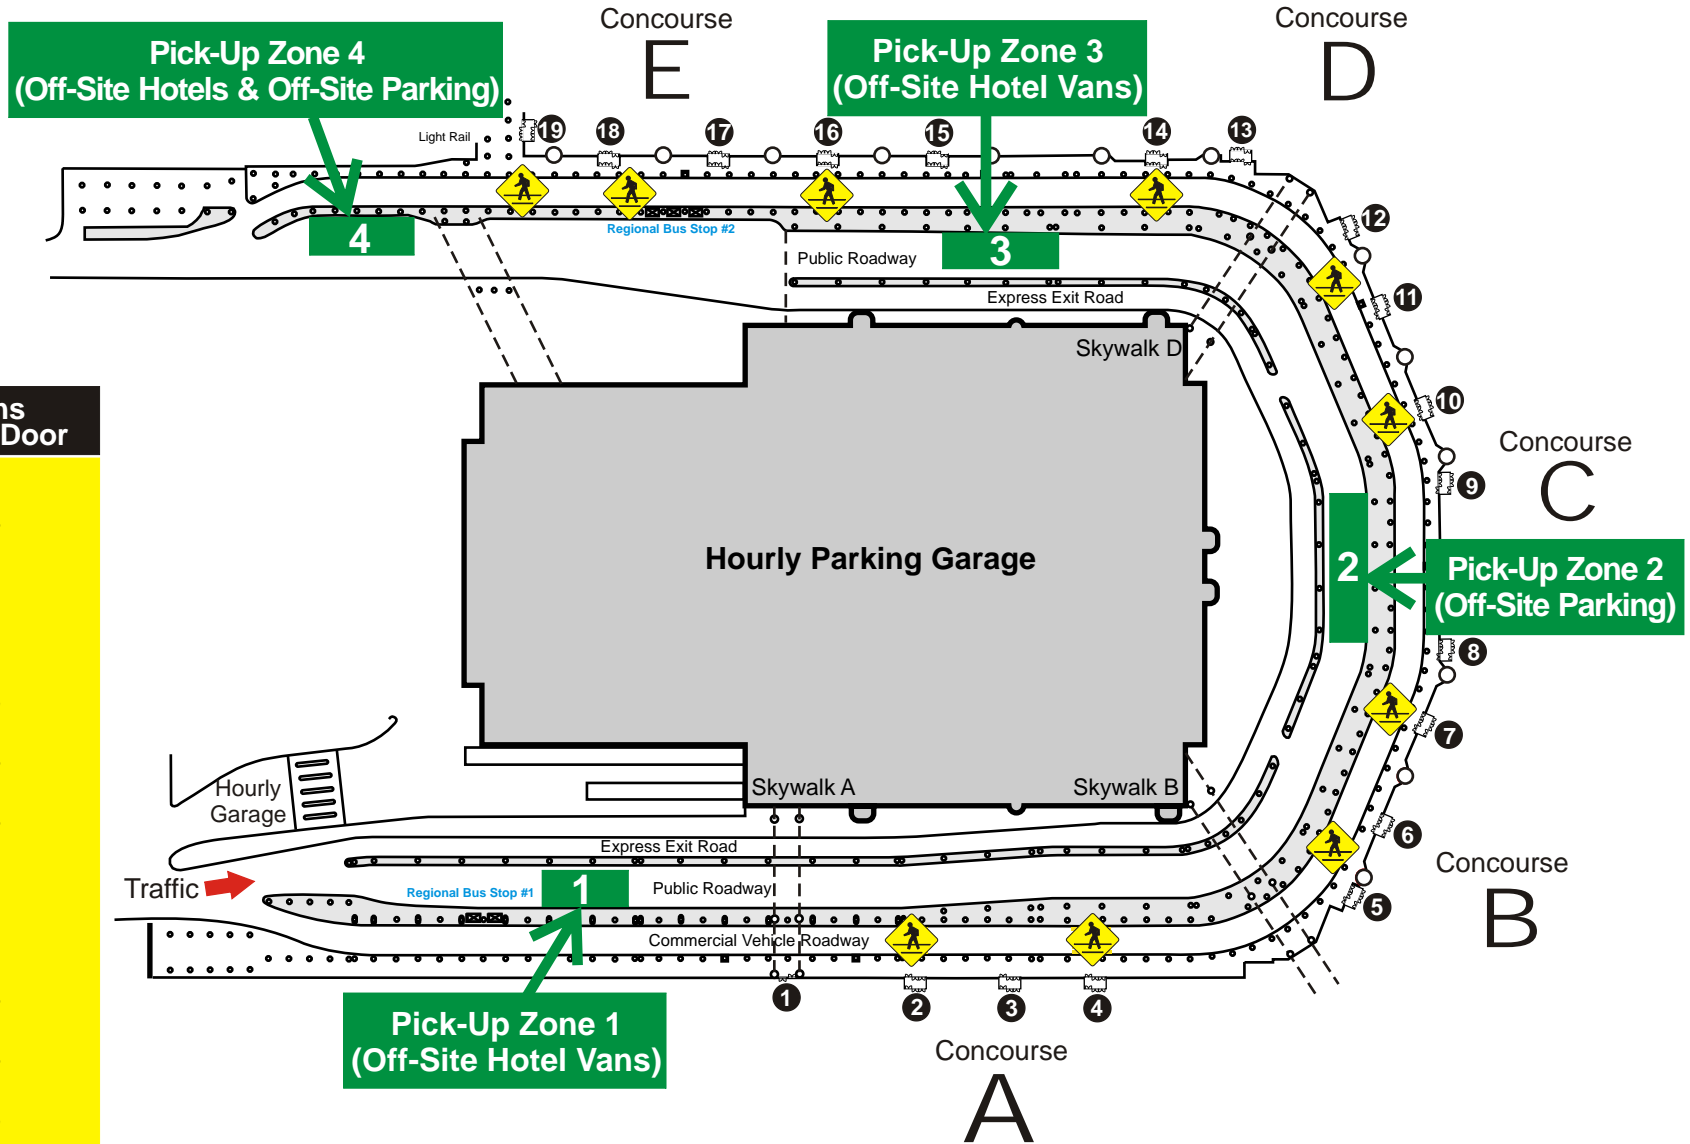

Off-Site Parking Vans Access by Airline & Door

Air Canada
Off-Site Parking- Door #10

AirTran
Off-Site Parking- Door #7

American
Off-Site Parking- Door #10

British Airways
Off-Site Parking- Door #18

Cape Air
Off-Site Parking- Door #10

BWI Off-Site Courtesy Van Pick-Up Zone Locations by Airline Arrivals & Door Numbers

Legend

Pedestrian Crossing

10

Vestibule Door Number

Courtesy Van Pick-Up Zone

Off-Site Hotel Vans Access by Airline & Door

Air Canada

Off-Site Hotels- Door #14

AirTran

Off-Site Hotels- Door #2

American

Off-Site Hotels- Door #2

British Airways

Off-Site Hotels- Door #18

United

Off-Site Hotels- Door #14

US Airways

Off-Site Hotels- Door #14

Vision Air

Off-Site Hotels- Door #18

BWI Off-Site Courtesy Van Pick-Up Zone Locations by Airline Arrivals & Door Numbers

November 10, 2011