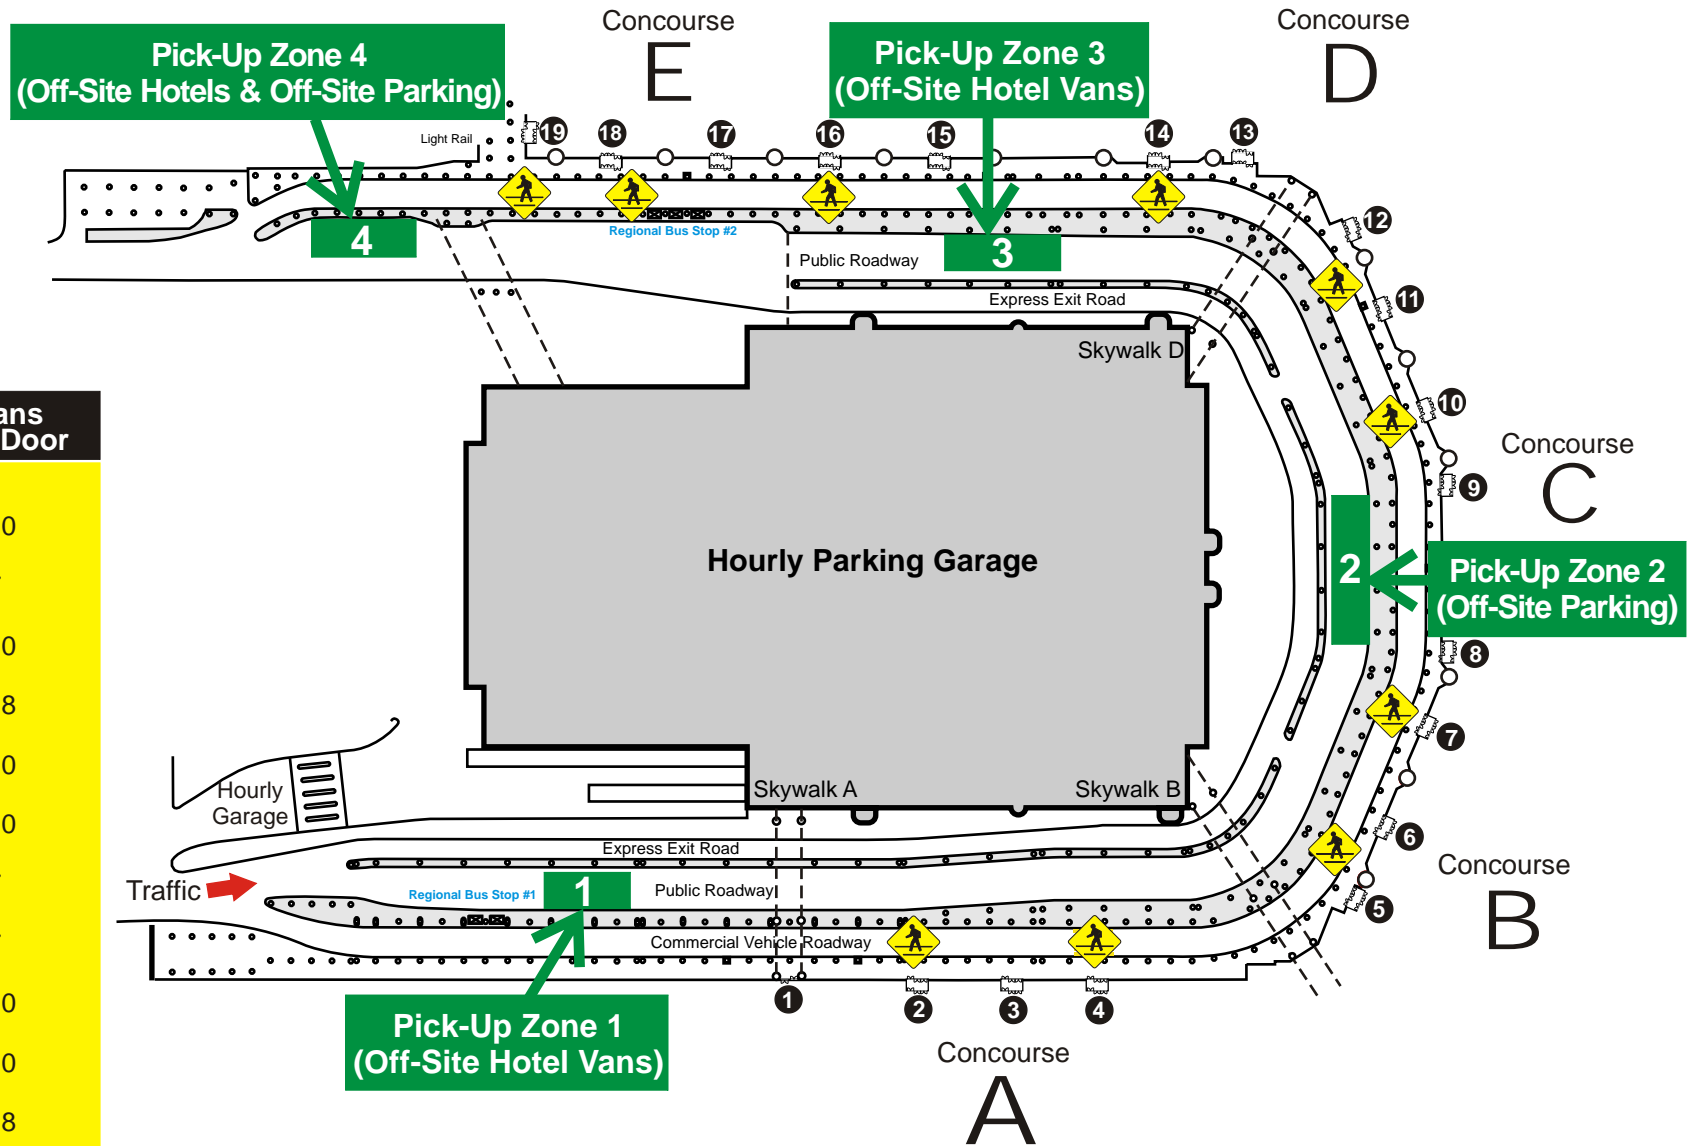

Legend	
	Pedestrian Crossing
	Vestibule Door Number
	Courtesy Van Pick-Up Zone

BWI Off-Site Courtesy Van Pick-Up Zone Locations

November 2, 2011

Legend

Pedestrian Crossing

10

Vestibule Door Number

Courtesy Van Pick-Up Zone

Off-Site Parking Vans Access by Airline & Door

Air Canada
Off-Site Parking- Door #10

AirTran
Off-Site Parking- Door #7

American
Off-Site Parking- Door #10

British Airways
Off-Site Parking- Door #18

Cape Air
Off-Site Parking- Door #10

Continental
Off-Site Parking- Door #10

Delta
Off-Site Parking- Door #7

Southwest
Off-Site Parking- Door #7

United
Off-Site Parking- Door #10

US Airways
Off-Site Parking- Door #10

Vision Air
Off-Site Parking- Door #18

BWI Off-Site Courtesy Van Pick-Up Zone Locations by Airline Arrivals & Door Numbers

Legend

Pedestrian Crossing

10

Vestibule Door Number

Courtesy Van Pick-Up Zone

Off-Site Hotel Vans Access by Airline & Door