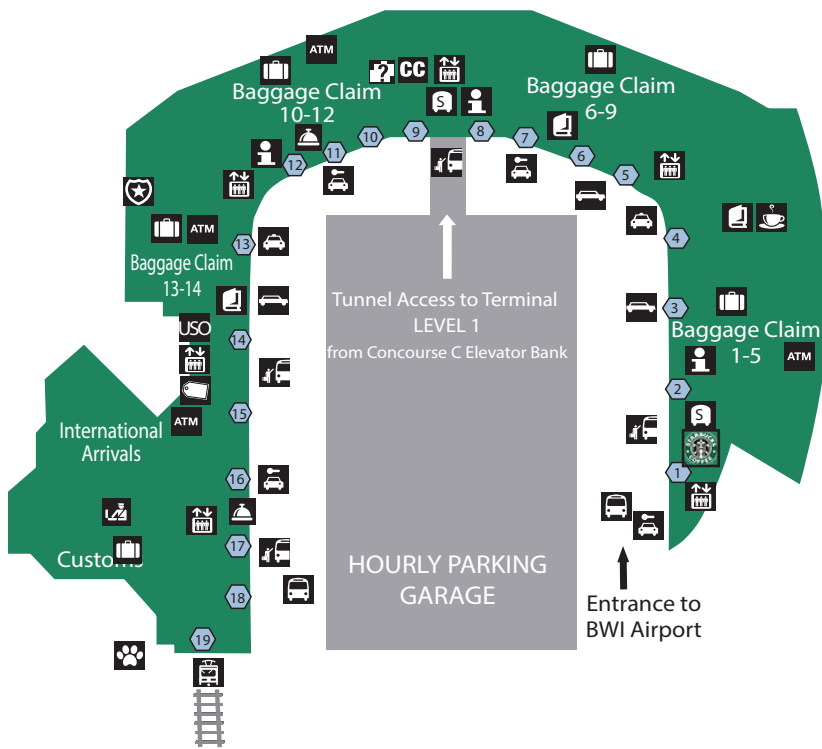

Lower Level Terminal Map

SERVICES

-  Automatic Teller Machine
-  Baggage Claim
-  Best Buy Express by Zoom Systems
-  Career Center
-  Customs and Border Protection
-  Elevator
-  Euro Café
-  Hotel Concierge Services
-  Hudson News
-  Information
-  Pet Relief Area
-  Police
-  Starbucks Coffee
-  TSA Lost and Found
-  United Service Organizations
-  Door to roadway

GROUND TRANSPORTATION

-  Light Rail
-  Limousine
-  Parking Shuttle/Amtrak-MARC
-  Public Transit Regional Bus/MTA
-  Supreme Airport Shuttle
-  Taxi Stand
-  Car Rental Shuttle