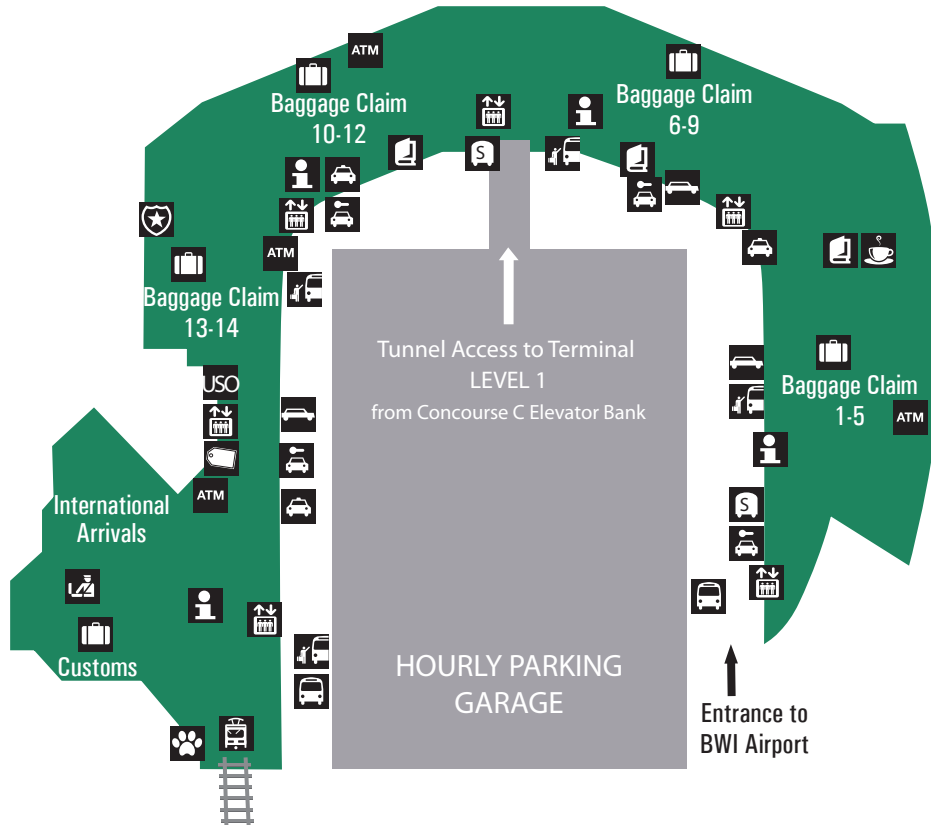

Terminal Map

Lower Level

SERVICES

-  Automatic Teller Machine
-  Baggage Claim
-  Best Buy Express by Zoom Systems
-  Customs and Border Protection
-  Elevator
-  Euro Café
-  Hudson News
-  Information
-  Pay & Go Station
-  Pet Relief Area
-  Police
-  United Service Organizations

GROUND TRANSPORTATION

-  Light Rail
-  Limousine
-  Parking Shuttle/Amtrak-MARC
-  Public Transit Regional Bus/MTA
-  SuperShuttle and Airport Shuttle
-  Taxi Stand
-  Car Rental Shuttle