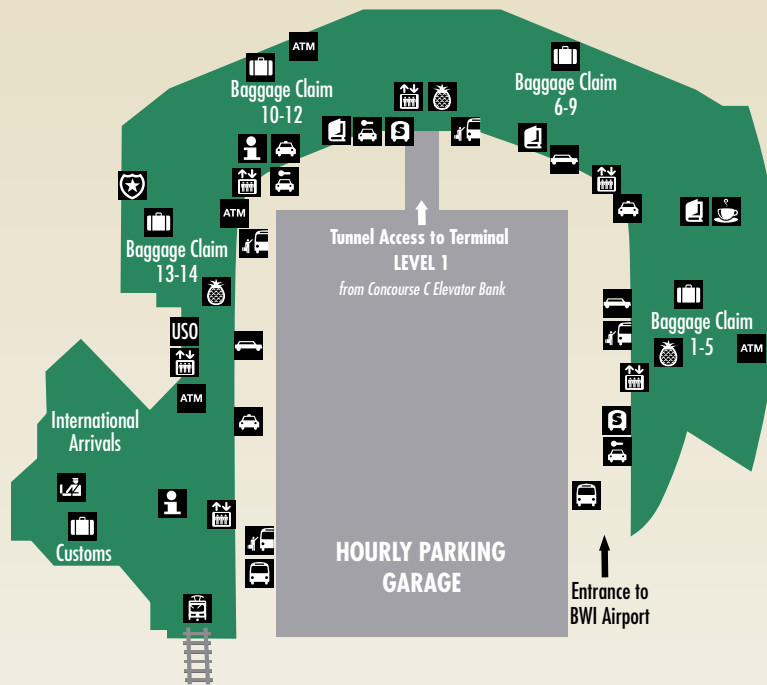

# Terminal Map—Lower Level

## SERVICES

-  Automatic Teller Machine
-  Baggage Claim
-  Customs and Border Protection
-  Elevator
-  Euro Café
-  Hudson News
-  Information
-  Maryland Welcome Center
-  Pay & Go Station
-  Police
-  United Service Organizations

## GROUND TRANSPORTATION

-  Light Rail
-  Limousine
-  Parking Shuttle/Amtrak-MARC
-  Public Transit Regional Bus/MTA
-  SuperShuttle and Airport Shuttle
-  Taxi Stand
-  Car Rental Shuttle

Ground Transportation  
Shuttle Locations  
Baggage Claim  
International Arrivals