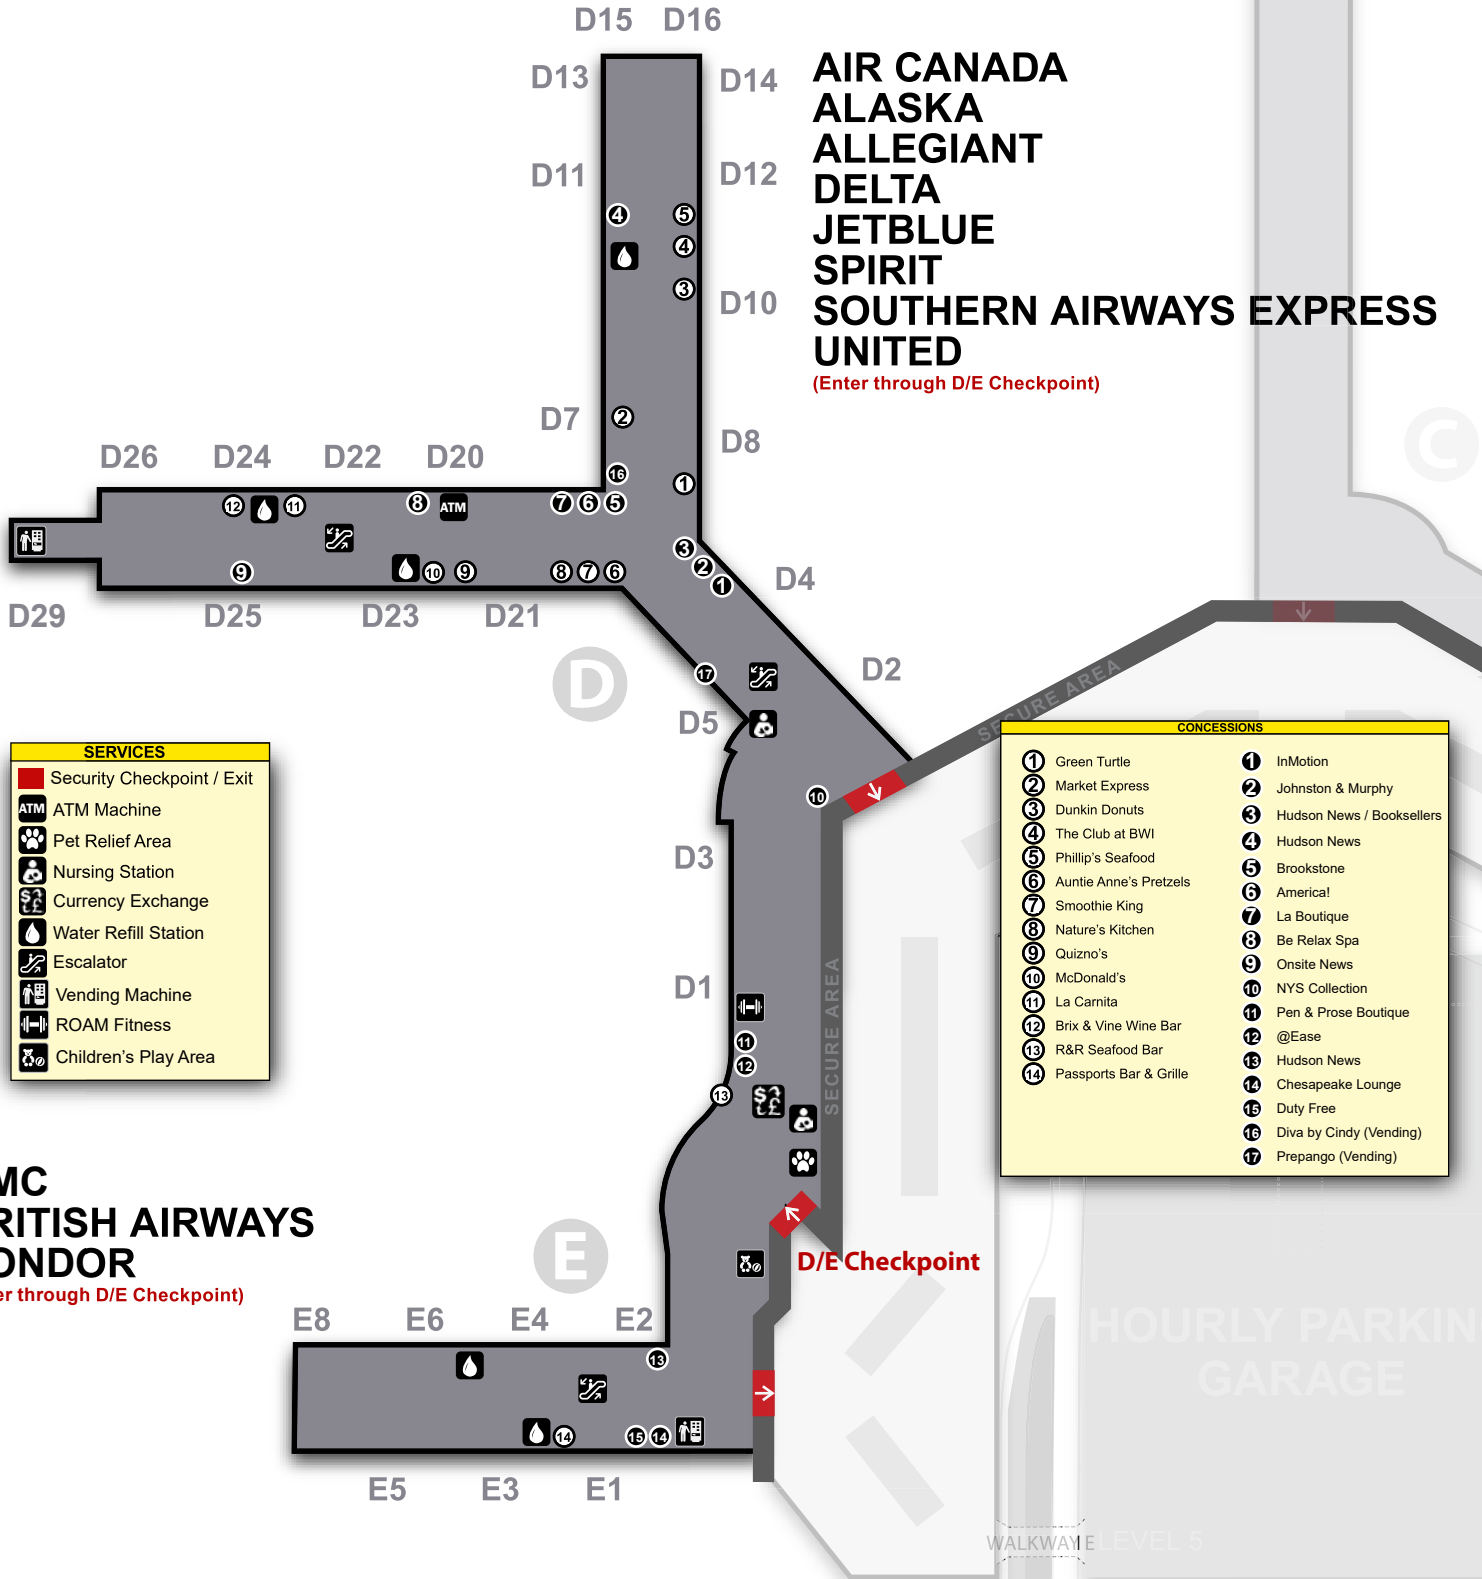

UPPER LEVEL MAP OVERVIEW

MAIN TERMINAL MAP

AIRLINE TICKET COUNTERS		
1	9X	Southern Airways Express
2	AA	American Airlines
3	AC	Air Canada
4	AMC	Air Mobility Command
5	AS	Alaska Airlines
6	B6	jetBlue
7	BA	British Airways
8	DE	Condor
9	DL	Delta Airlines
10	G4	Allegiant Air
11	NK	Spirit Airlines
12	UA	United Airlines

**AMERICAN
SOUTHWEST**
(Enter through
B/C, B or A Checkpoint)

SERVICES	
	Security Checkpoint / Exit
	Information Desk
	ATM Machine
	Elevator
	Escalator
	Pet Relief Area
	Lost & Found
	M&T Bank
	Mailbox
	Federal Express
	Pet Relief Area
	Nursing Station
	Bike Share
	Lightrail Station
	Currency Exchange
	UPS Store
	Video Relay Service
	Vending Machine

CONCESSIONS	
①	Pie Five Pizza
②	DuClaw Brewing Company
③	Dunkin Donuts
④	Starbucks Coffee
⑤	Urban Burger
⑥	Sky Azure Bar
①	Hudson News
②	Onsite News
③	Stellar News

CONCOURSE A/B/C MAP

SERVICES

-  Security Checkpoint
-  ATM Machine
-  Elevator
-  Escalator
-  Pet Relief Area
-  Nursing Station
-  Water Refill Station
-  Vending Machine

CONCOURSE D/E MAP

**AIR CANADA
ALASKA
ALLEGIANT
DELTA
JETBLUE
SPIRIT
SOUTHERN AIRWAYS EXPRESS
UNITED**
(Enter through D/E Checkpoint)

SERVICES	
	Security Checkpoint / Exit
	ATM Machine
	Pet Relief Area
	Nursing Station
	Currency Exchange
	Water Refill Station
	Escalator
	Vending Machine
	ROAM Fitness
	Children's Play Area