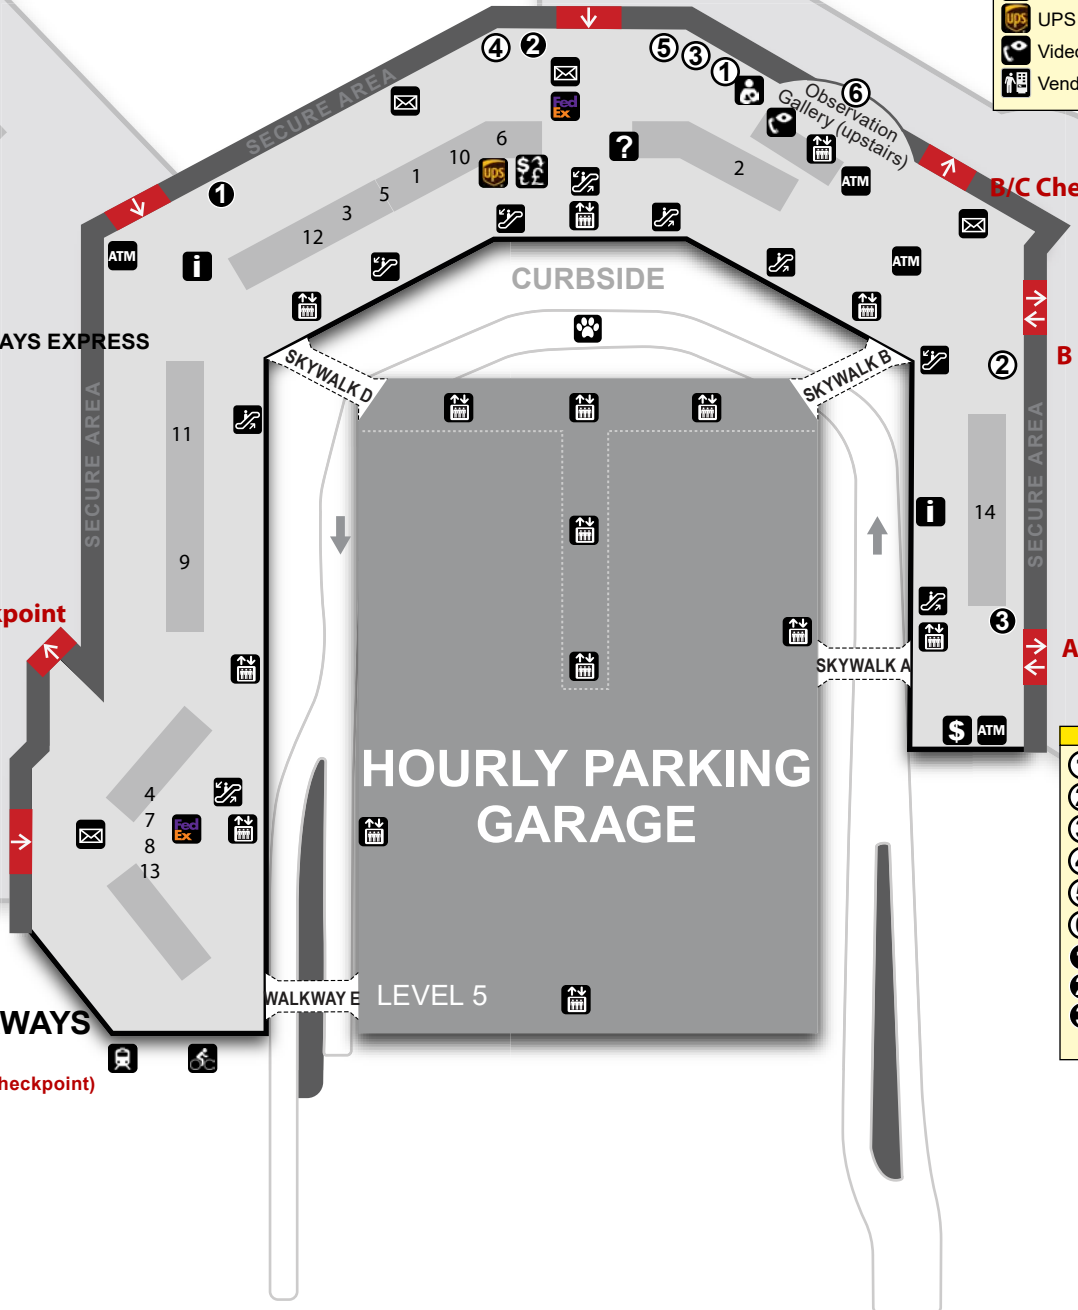

UPPER LEVEL MAP OVERVIEW

MAIN TERMINAL MAP

AIRLINE TICKET COUNTERS		
1	9X	Southern Airways Express
2	AA	American Airlines
3	AC	Air Canada
4	AMC	Air Mobility Command
5	AS	Alaska Airlines
6	B6	jetBlue
7	BA	British Airways
8	DE	Condor
9	DL	Delta Airlines
10	G4	Allegiant Air
11	NK	Spirit Airlines
12	UA	United Airlines

**AMERICAN
SOUTHWEST**
(Enter through
B/C, B or A Checkpoint)

SERVICES	
	Security Checkpoint / Exit
	Information Desk
	ATM Machine
	Elevator
	Escalator
	Pet Relief Area
	Lost & Found
	M&T Bank
	Mailbox
	Federal Express
	Pet Relief Area
	Nursing Station
	Bike Share
	Lightrail Station
	Currency Exchange
	UPS Store
	Video Relay Service
	Vending Machine

CONCESSIONS	
①	Pie Five Pizza
②	DuClaw Brewing Company
③	Dunkin Donuts
④	Starbucks Coffee
⑤	Urban Burger
⑥	Sky Azure Bar
①	Hudson News
②	Onsite News
③	Stellar News

CONCOURSE A/B/C MAP

SERVICES

-  Security Checkpoint
-  ATM Machine
-  Elevator
-  Escalator
-  Pet Relief Area
-  Nursing Station
-  Water Refill Station
-  Vending Machine

CONCOURSE D/E MAP

**AIR CANADA
ALASKA
ALLEGIANT
DELTA
JETBLUE
SPIRIT
SOUTHERN AIRWAYS EXPRESS
UNITED**
(Enter through D/E Checkpoint)

SERVICES	
	Security Checkpoint / Exit
	ATM Machine
	Pet Relief Area
	Nursing Station
	Currency Exchange
	Water Refill Station
	Escalator
	Vending Machine
	ROAM Fitness
	Children's Play Area