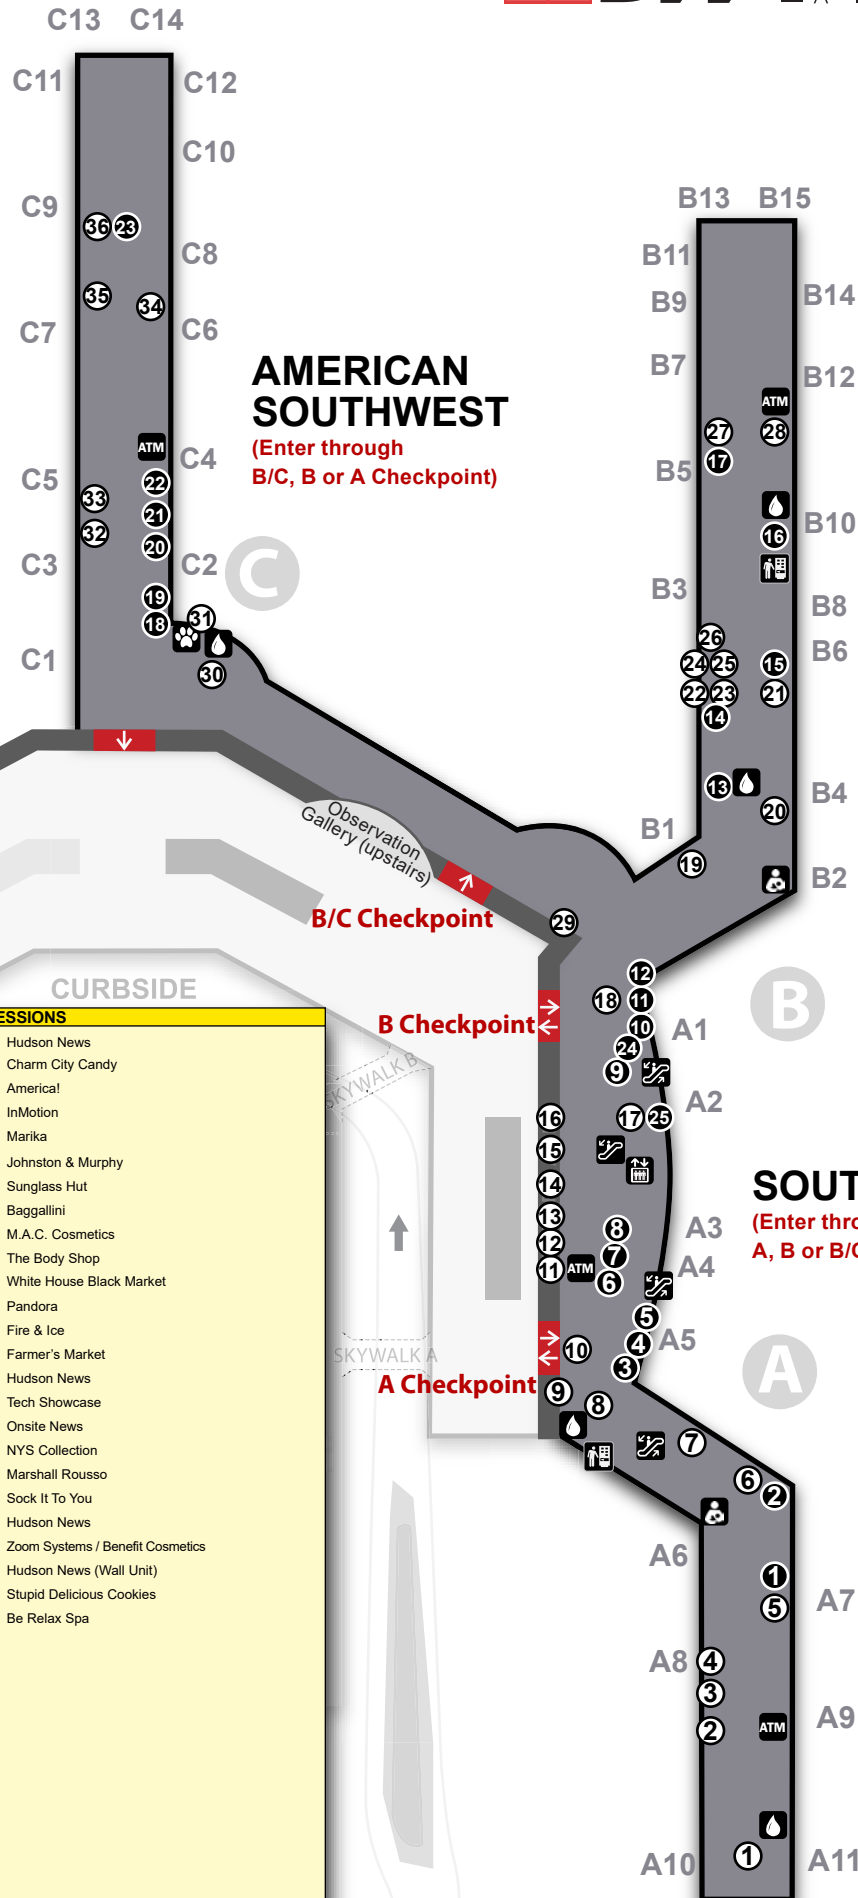

UPPER LEVEL MAP OVERVIEW

MAIN TERMINAL MAP

AIRLINE TICKET COUNTERS		
1	9X	Southern Airways Express
2	AA	American Airlines
3	AC	Air Canada
4	AMC	Air Mobility Command
5	AS	Alaska Airlines
6	B6	jetBlue
7	BA	British Airways
8	DE	Condor
9	DL	Delta Airlines
10	G4	Allegiant Air
11	NK	Spirit Airlines
12	UA	United Airlines

**AMERICAN
SOUTHWEST**
(Enter through
B/C, B or A Checkpoint)

SERVICES	
	Security Checkpoint / Exit
	Information Desk
	ATM Machine
	Elevator
	Escalator
	Pet Relief Area
	Lost & Found
	M&T Bank
	Mailbox
	Federal Express
	Pet Relief Area
	Nursing Station
	Bike Share
	Lightrail Station
	Currency Exchange
	UPS Store
	Video Relay Service
	Vending Machine

**AIR CANADA
ALASKA
ALLEGiant
DELTA
JETBLUE
SPIRIT**
**SOUTHERN AIRWAYS EXPRESS
UNITED**
(Enter through
D/E Checkpoint)

**AMC
BRITISH AIRWAYS
CONDOR**
(Enter through D/E Checkpoint)

SOUTHWEST
(Enter through
A, B or B/C Checkpoint)

CONCESSIONS	
①	Pie Five Pizza
②	DuClaw Brewing Company
③	Dunkin Donuts
④	Starbucks Coffee
⑤	Urban Burger
⑥	Sky Azure Bar
①	Hudson News
②	Onsite News
③	Stellar News

CONCOURSE A/B/C MAP

SERVICES

-  Security Checkpoint
-  ATM Machine
-  Elevator
-  Escalator
-  Pet Relief Area
-  Nursing Station
-  Water Refill Station
-  Vending Machine