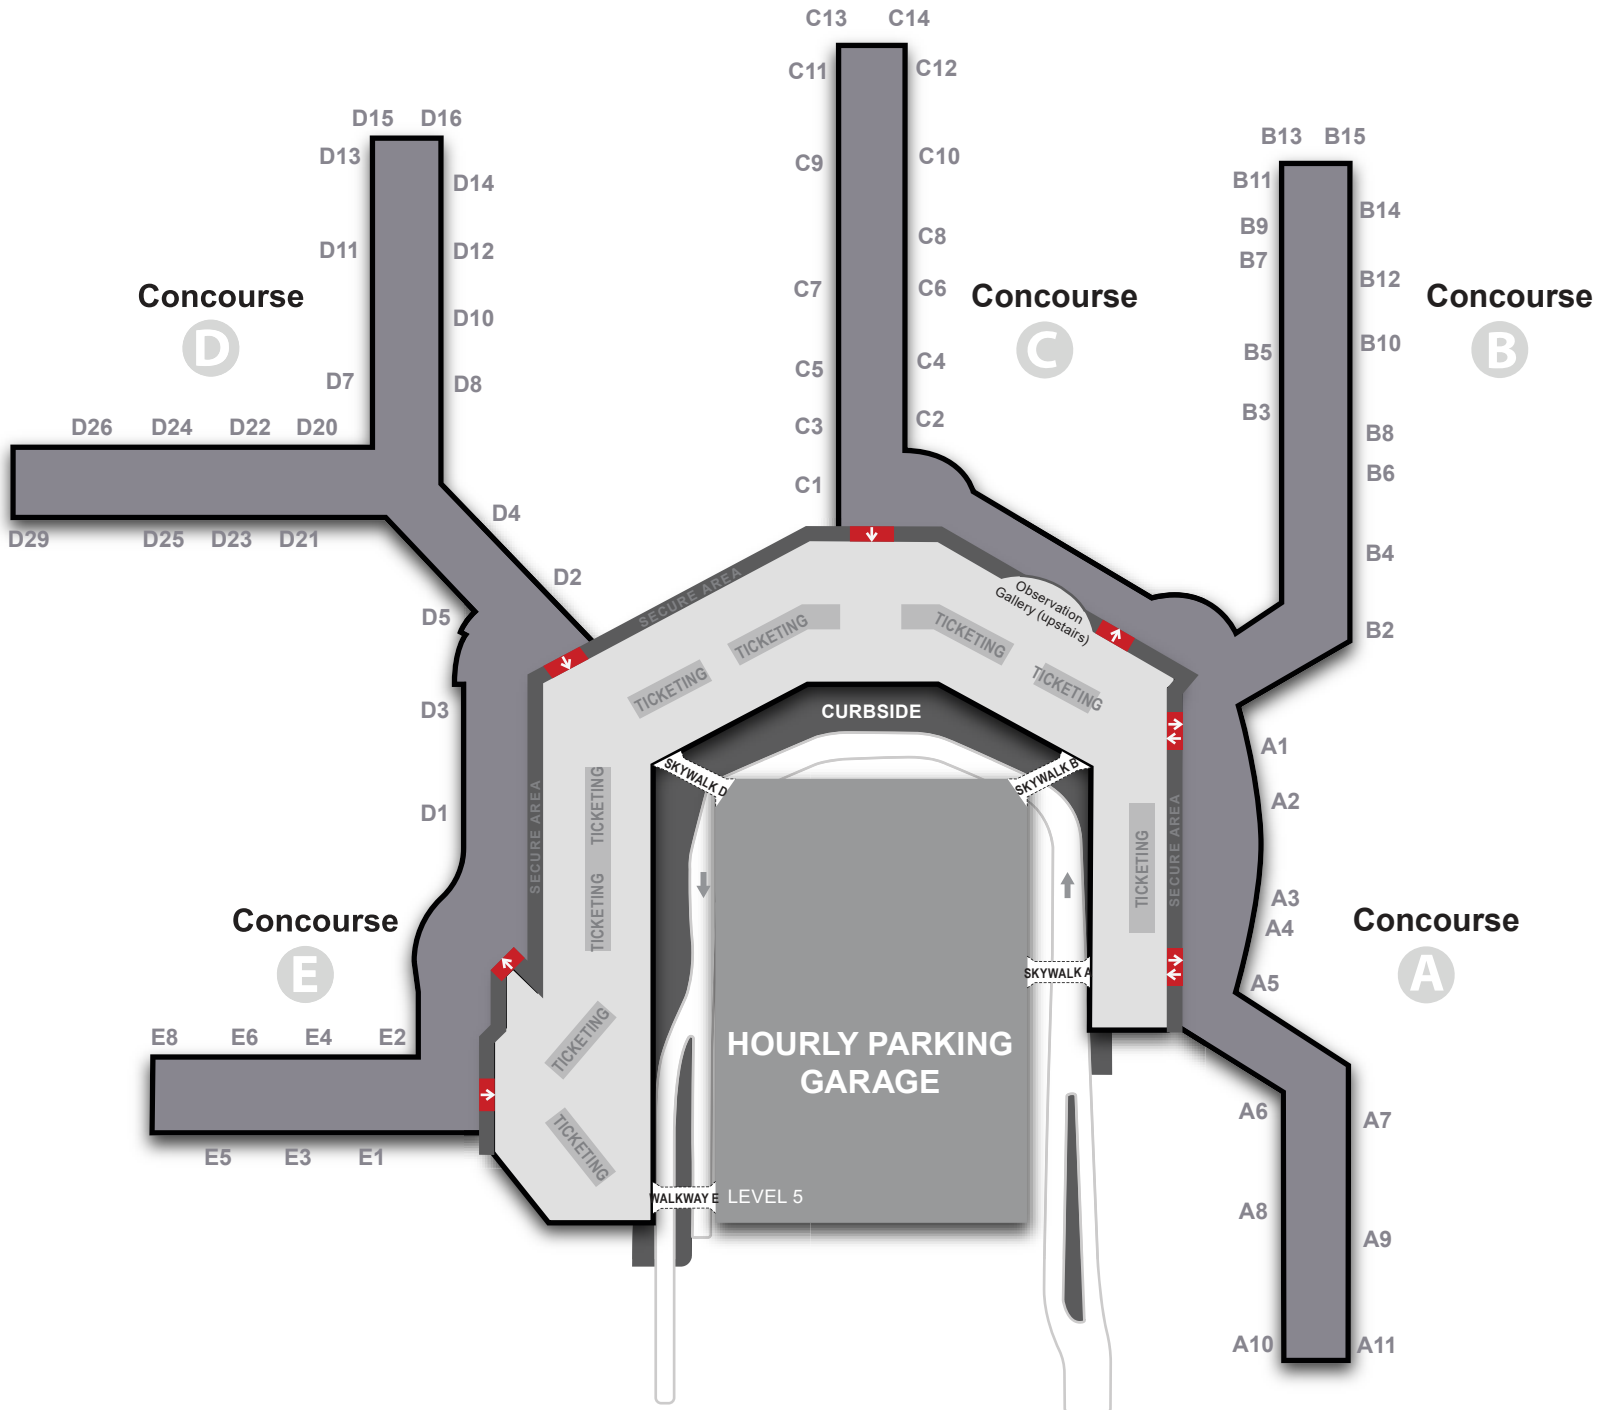

UPPER LEVEL MAP OVERVIEW

MAIN TERMINAL MAP

AIRLINE TICKET COUNTERS		
1	9X	Southern Airways Express
2	AA	American Airlines
3	AC	Air Canada
4	AMC	Air Mobility Command
5	AS	Alaska Airlines
6	B6	jetBlue
7	BA	British Airways
8	DE	Condor
9	DL	Delta Airlines
10	G4	Allegiant Air
11	NK	Spirit Airlines
12	UA	United Airlines

**AMERICAN
SOUTHWEST**
(Enter through
B/C, B or A Checkpoint)

SERVICES	
	Security Checkpoint / Exit
	Information Desk
	ATM Machine
	Elevator
	Escalator
	Pet Relief Area
	Lost & Found
	M&T Bank
	Mailbox
	Federal Express
	Pet Relief Area
	Nursing Station
	Bike Share
	Lightrail Station
	Currency Exchange
	UPS Store
	Video Relay Service
	Vending Machine

CONCESSIONS	
①	Pie Five Pizza
②	DuClaw Brewing Company
③	Dunkin Donuts
④	Starbucks Coffee
⑤	Urban Burger
⑥	Sky Azure Bar
①	Hudson News
②	Onsite News
③	Stellar News

CONCOURSE A/B/C MAP

SERVICES

-  Security Checkpoint
-  ATM Machine
-  Elevator
-  Escalator
-  Pet Relief Area
-  Nursing Station
-  Water Refill Station
-  Vending Machine

CONCOURSE D/E MAP

**AIR CANADA
ALASKA
ALLEGIANT
DELTA
JETBLUE
SPIRIT
SOUTHERN AIRWAYS EXPRESS
UNITED**
(Enter through D/E Checkpoint)

SERVICES	
	Security Checkpoint / Exit
	ATM Machine
	Pet Relief Area
	Nursing Station
	Currency Exchange
	Water Refill Station
	Escalator
	Vending Machine
	ROAM Fitness
	Children's Play Area