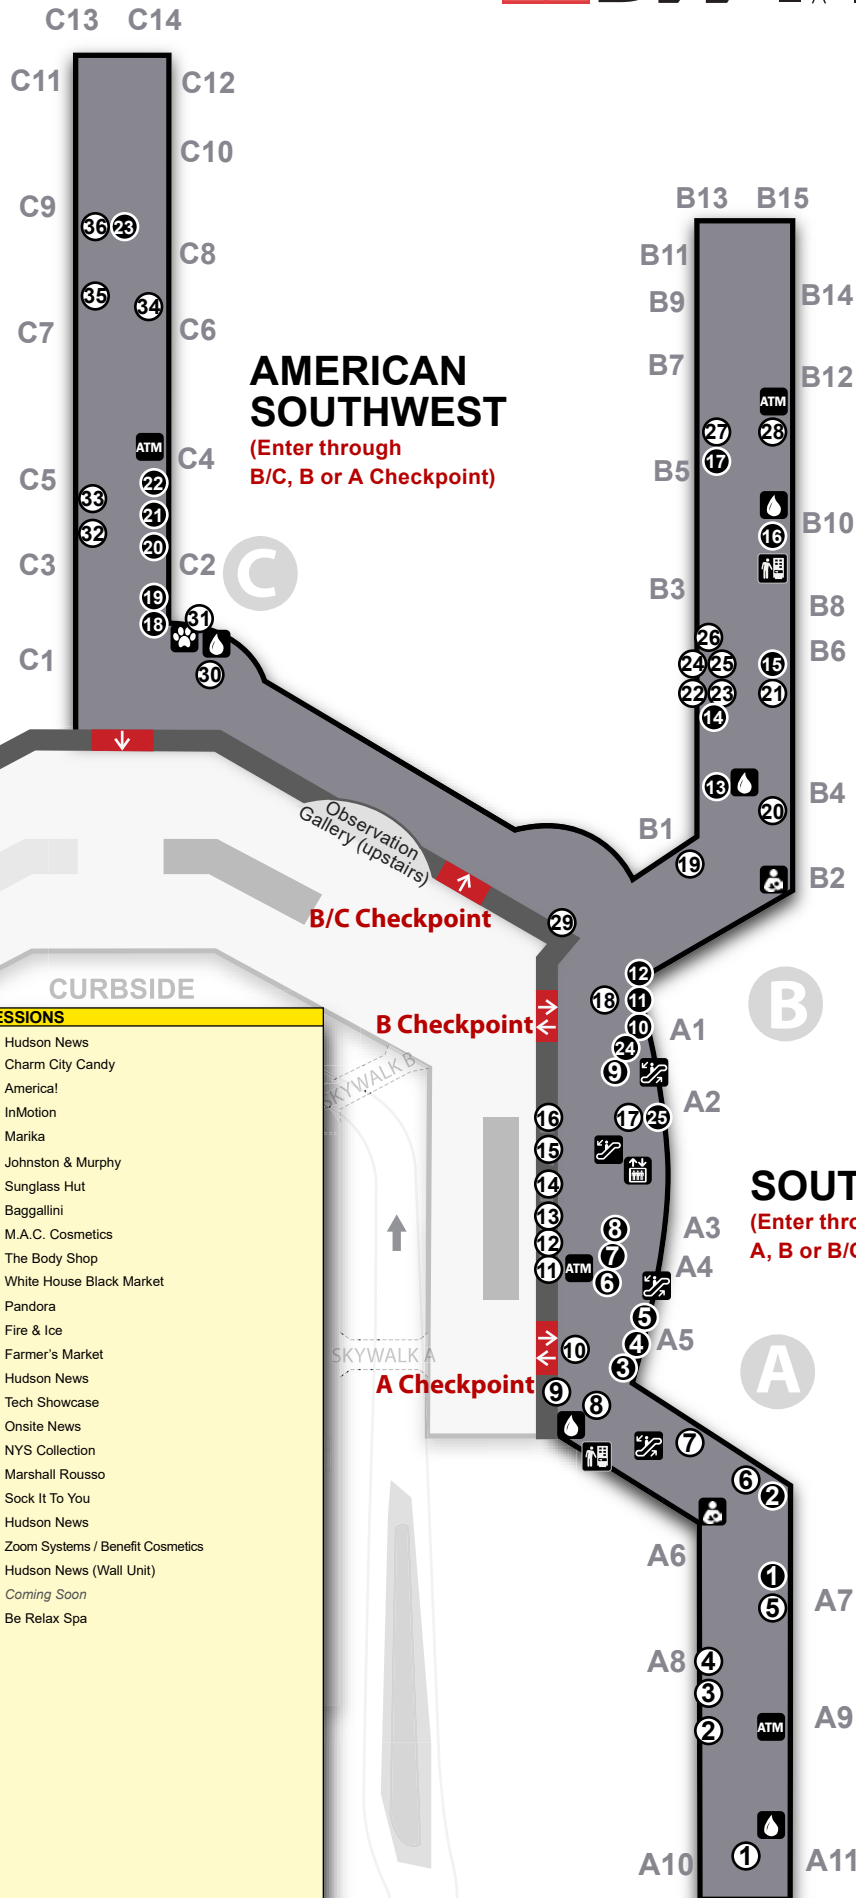

UPPER LEVEL MAP OVERVIEW

MAIN TERMINAL MAP

AIRLINE TICKET COUNTERS		
1	9X	Southern Airways Express
2	AA	American Airlines
3	AC	Air Canada
4	AMC	Air Mobility Command
5	AS	Alaska Airlines
6	4B	Boutique
7	B6	jetBlue
8	BA	British Airways
9	DE	Condor
10	LF	Contour
11	DL	Delta Airlines
12	F9	Frontier Airlines
13	G4	Allegiant Air
14	NK	Spirit Airlines
15	UA	United Airlines

**AMERICAN
CONTOUR
SOUTHWEST**
(Enter through
C, B or A Checkpoint)

SERVICES	
	Security Checkpoint / Exit
	Information Desk
	ATM Machine
	Elevator
	Escalator
	Pet Relief Area
	Lost & Found
	M&T Bank
	Mailbox
	Federal Express
	Pet Relief Area
	Nursing Station
	Bike Share
	Lightrail Station
	Currency Exchange
	UPS Store
	Video Relay Service
	Vending Machine

**AIR CANADA
ALASKA
ALLEGiant
BOUTIQUE
DELTA
FRONTIER
JETBLUE
SPIRIT
SOUTHERN
UNITED**
(Enter through
D/E Checkpoint)

**AMC
BRITISH AIRWAYS
CONDOR**
(Enter through D/E Checkpoint)

SOUTHWEST
(Enter through
A, B or C Checkpoint)

CONCESSIONS	
①	Pie Five Pizza
②	DuClaw Brewing Company
③	Dunkin Donuts
④	Starbucks Coffee
⑤	Urban Burger
⑥	Sky Azure Bar
①	Hudson News
②	Onsite News
③	Stellar News

CONCOURSE A/B/C MAP

SERVICES	
	Security Checkpoint
	ATM Machine
	Elevator
	Escalator
	Pet Relief Area
	Nursing Station
	Water Refill Station
	Vending Machine