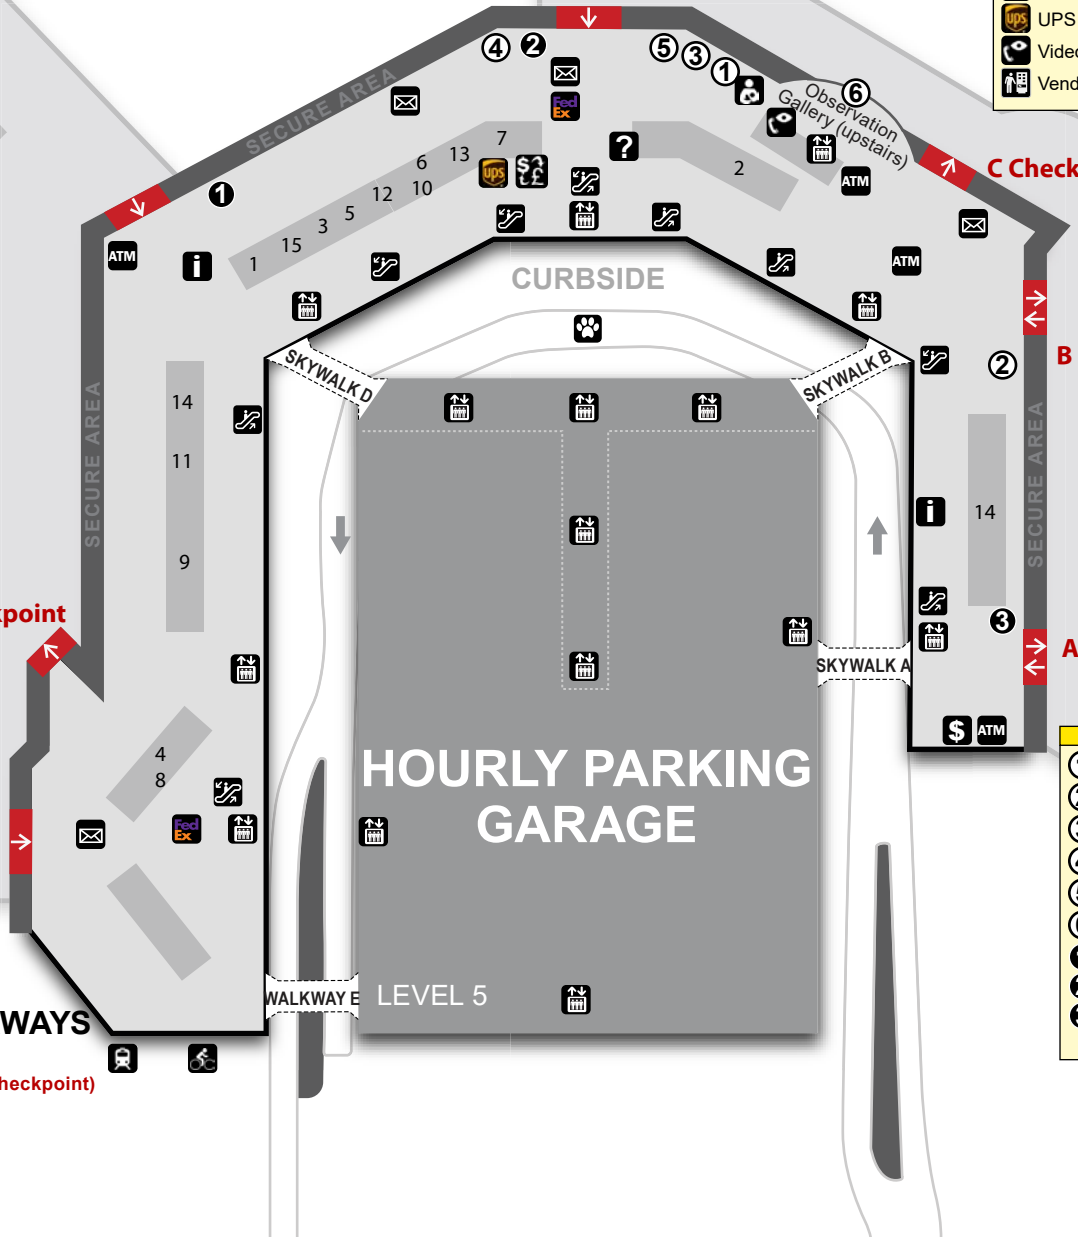

MAIN TERMINAL MAP

AIRLINE TICKET COUNTERS		
1	9X	Southern Airways Express
2	AA	American Airlines
3	AC	Air Canada
4	AMC	Air Mobility Command
5	AS	Alaska Airlines
6	4B	Boutique
7	B6	jetBlue
8	BA	British Airways
9	DE	Condor
10	LF	Contour
11	DL	Delta Airlines
12	F9	Frontier Airlines
13	G4	Allegiant Air
14	NK	Spirit Airlines
15	UA	United Airlines

**AMERICAN
CONTOUR
SOUTHWEST**
(Enter through
C, B or A Checkpoint)

SERVICES	
	Security Checkpoint / Exit
	Information Desk
	ATM Machine
	Elevator
	Escalator
	Pet Relief Area
	Lost & Found
	M&T Bank
	Mailbox
	Federal Express
	Pet Relief Area
	Nursing Station
	Bike Share
	Lightrail Station
	Currency Exchange
	UPS Store
	Video Relay Service
	Vending Machine

**AIR CANADA
ALASKA
ALLEGiant
BOUTIQUE
DELTA
FRONTIER
JETBLUE
SPIRIT
SOUTHERN
UNITED**
(Enter through
D/E Checkpoint)

**AMC
BRITISH AIRWAYS
CONDOR**
(Enter through D/E Checkpoint)

SOUTHWEST
(Enter through
A, B or C Checkpoint)

CONCESSIONS	
①	Pie Five Pizza
②	DuClaw Brewing Company
③	Dunkin Donuts
④	Starbucks Coffee
⑤	Urban Burger
⑥	Sky Azure Bar
①	Hudson News
②	Onsite News
③	Stellar News