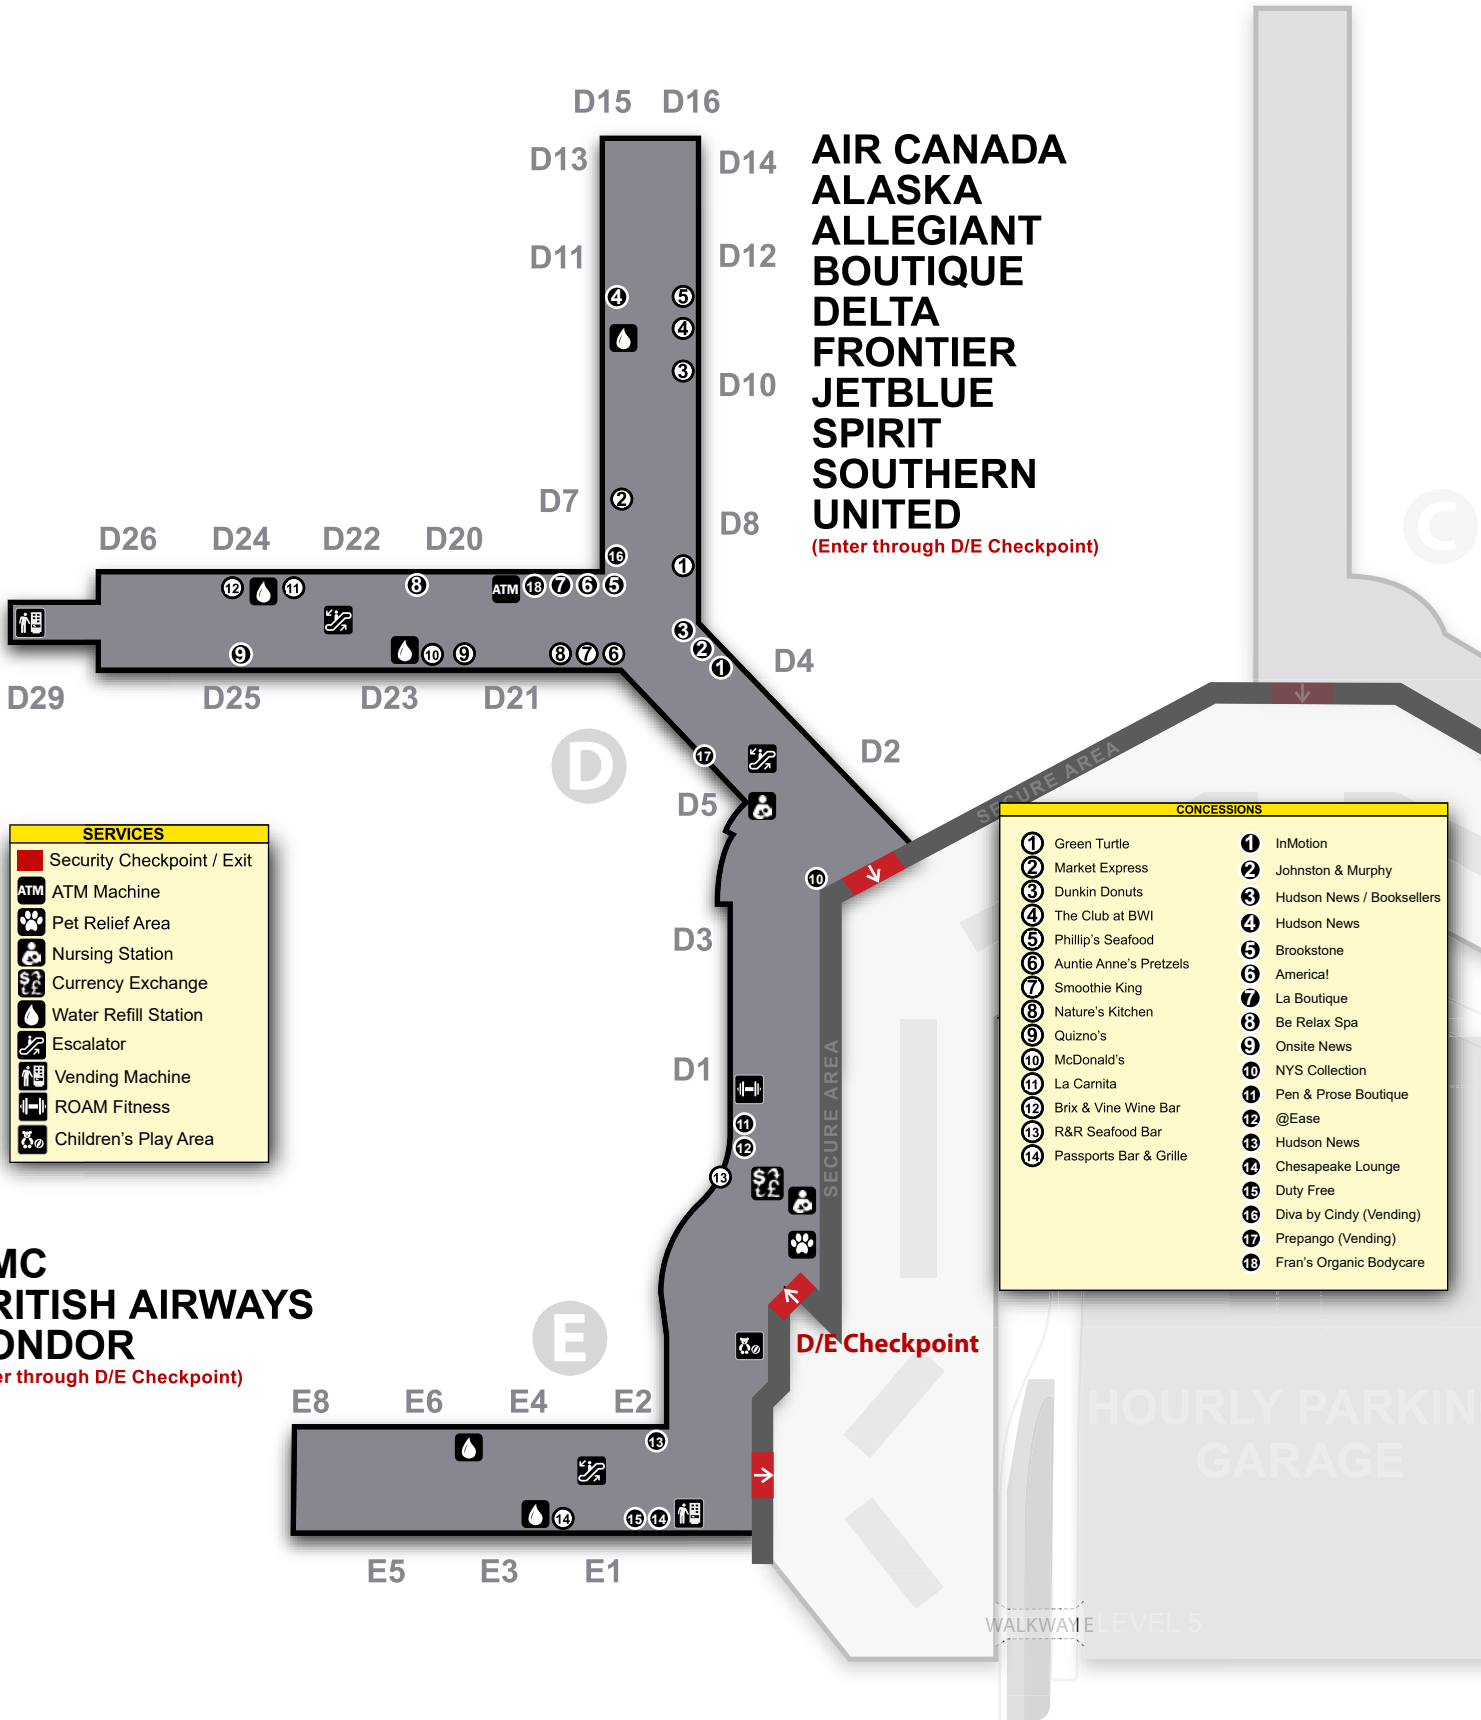

**AMERICAN
CONTOUR
SOUTHWEST**
(Enter through
C, B or A Checkpoint)

SERVICES	
	Security Checkpoint / Exit
	Information Desk
	ATM Machine
	Elevator
	Escalator
	Pet Relief Area
	Lost & Found
	M&T Bank
	Mailbox
	Federal Express
	Pet Relief Area
	Nursing Station
	Bike Share
	Lightrail Station
	Currency Exchange
	UPS Store
	Video Relay Service
	Vending Machine

**AIR CANADA
ALASKA
ALLEGiant
BOUTIQUE
DELTA
FRONTIER
JETBLUE
SPIRIT
SOUTHERN
UNITED**
(Enter through
D/E Checkpoint)

**AMC
BRITISH AIRWAYS
CONDOR**
(Enter through D/E Checkpoint)

SOUTHWEST
(Enter through
A, B or C Checkpoint)

CONCESSIONS	
①	Pie Five Pizza
②	DuClaw Brewing Company
③	Dunkin Donuts
④	Starbucks Coffee
⑤	Urban Burger
⑥	Sky Azure Bar
①	Hudson News
②	Onsite News
③	Stellar News

CONCOURSE A/B/C MAP

SERVICES	
	Security Checkpoint
	ATM Machine
	Elevator
	Escalator
	Pet Relief Area
	Nursing Station
	Water Refill Station
	Vending Machine

CONCOURSE D/E MAP

**AIR CANADA
 ALASKA
 ALLEGIANT
 BOUTIQUE
 DELTA
 FRONTIER
 JETBLUE
 SPIRIT
 SOUTHERN
 UNITED**
 (Enter through D/E Checkpoint)

SERVICES	
	Security Checkpoint / Exit
	ATM Machine
	Pet Relief Area
	Nursing Station
	Currency Exchange
	Water Refill Station
	Escalator
	Vending Machine
	ROAM Fitness
	Children's Play Area