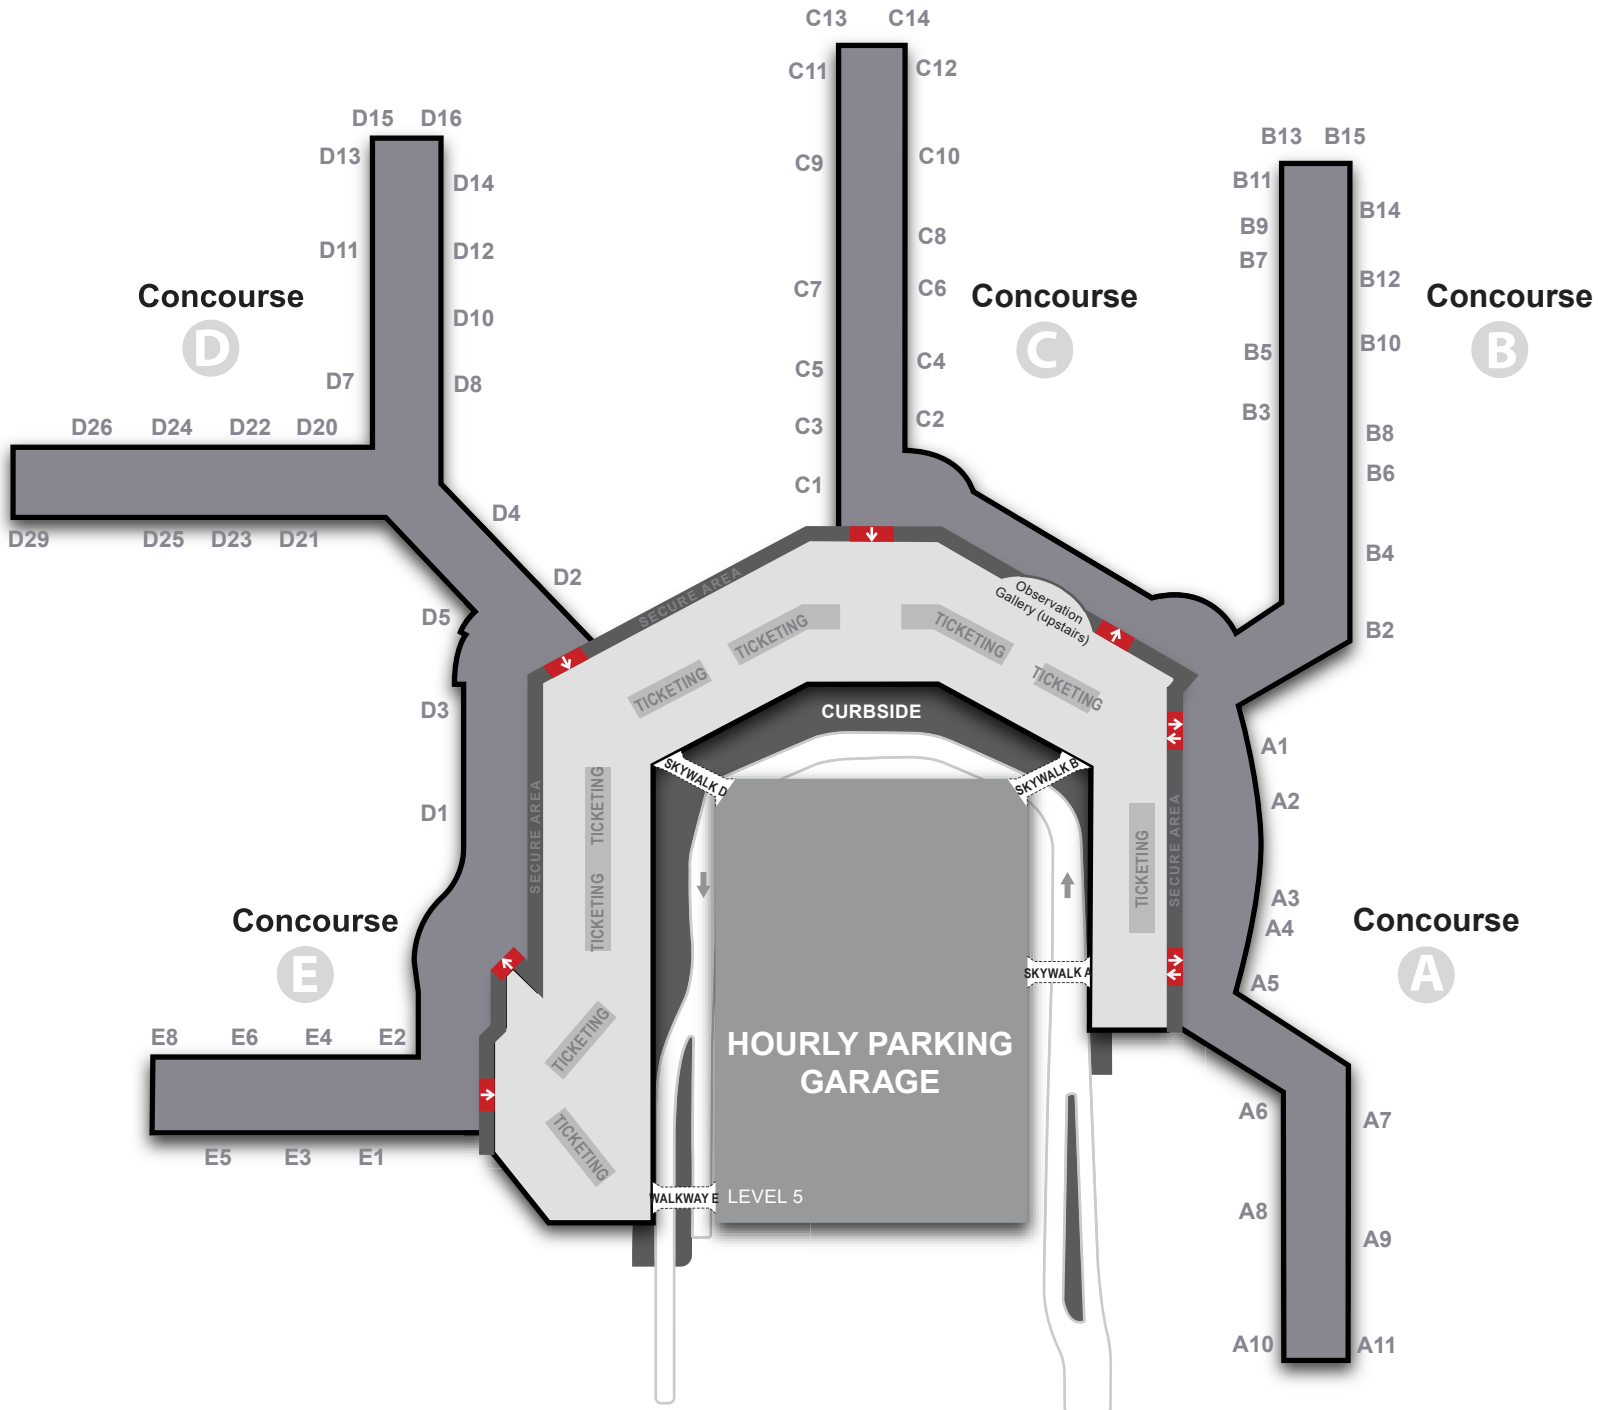

UPPER LEVEL MAP OVERVIEW

MAIN TERMINAL MAP

AIRLINE TICKET COUNTERS		
1	9X	Southern Airways Express
2	AA	American Airlines
3	AC	Air Canada
4	AMC	Air Mobility Command
5	AS	Alaska Airlines
6	4B	Boutique
7	B6	jetBlue
8	BA	British Airways
9	DE	Condor
10	LF	Contour
11	DL	Delta Airlines
12	F9	Frontier Airlines
13	G4	Allegiant Air
14	NK	Spirit Airlines
15	UA	United Airlines

**AMERICAN
CONTOUR
SOUTHWEST**
(Enter through
C, B or A Checkpoint)

SERVICES	
	Security Checkpoint / Exit
	Information Desk
	ATM Machine
	Elevator
	Escalator
	Pet Relief Area
	Lost & Found
	M&T Bank
	Mailbox
	Federal Express
	Pet Relief Area
	Nursing Station
	Bike Share
	Lightrail Station
	Currency Exchange
	UPS Store
	Video Relay Service
	Vending Machine

CONCESSIONS	
①	Pie Five Pizza
②	DuClaw Brewing Company
③	Dunkin Donuts
④	Starbucks Coffee
⑤	Urban Burger
⑥	Sky Azure Bar
①	Hudson News
②	Onsite News
③	Stellar News

CONCOURSE A/B/C MAP

SERVICES	
	Security Checkpoint
	ATM Machine
	Elevator
	Escalator
	Pet Relief Area
	Nursing Station
	Water Refill Station
	Vending Machine

CONCOURSE D/E MAP

**AIR CANADA
 ALASKA
 ALLEGIANT
 BOUTIQUE
 DELTA
 FRONTIER
 JETBLUE
 SPIRIT
 SOUTHERN
 UNITED**
 (Enter through D/E Checkpoint)

SERVICES	
	Security Checkpoint / Exit
	ATM Machine
	Pet Relief Area
	Nursing Station
	Currency Exchange
	Water Refill Station
	Escalator
	Vending Machine
	ROAM Fitness
	Children's Play Area