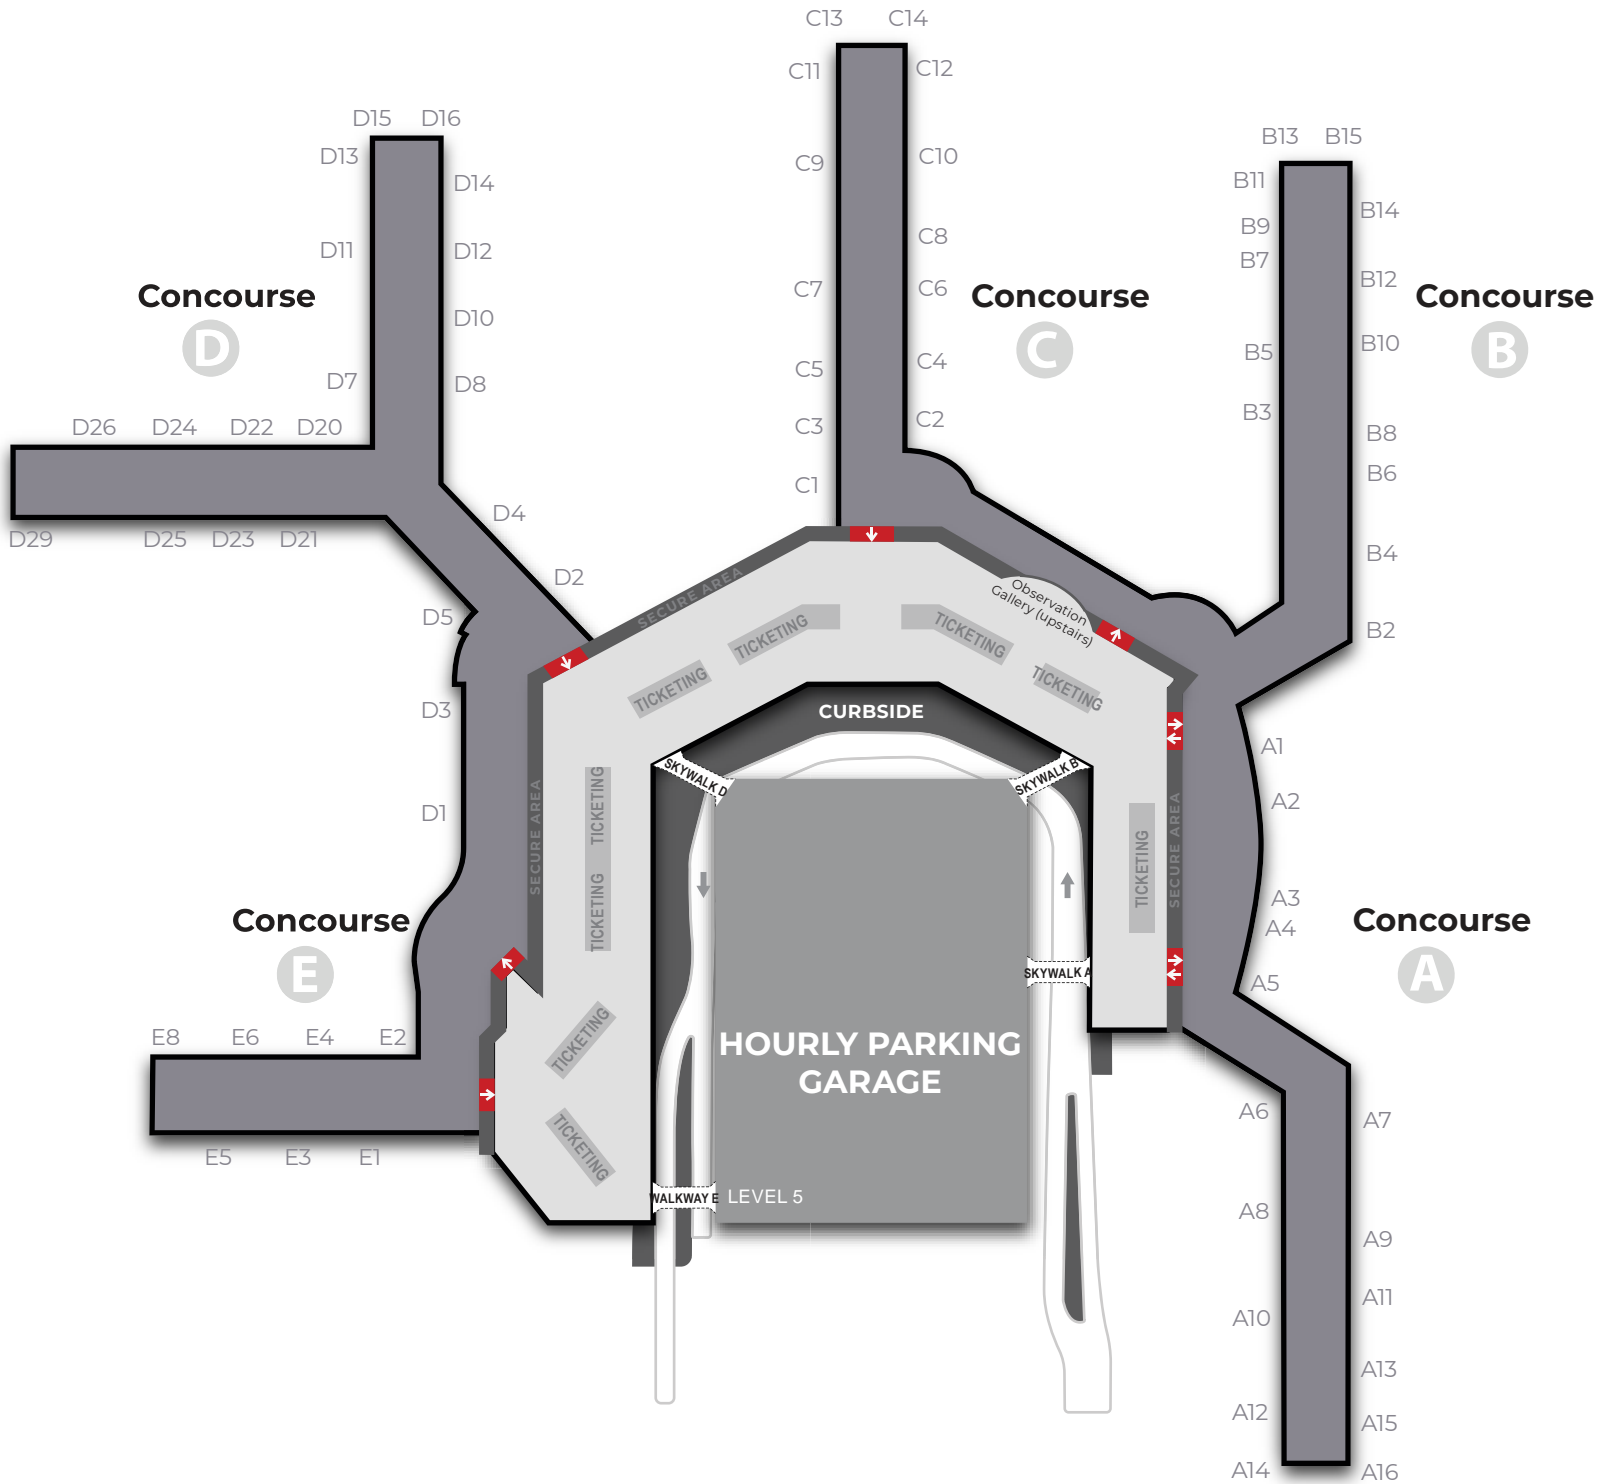

UPPER LEVEL MAP OVERVIEW

MAIN TERMINAL MAP

AIRLINE TICKET COUNTERS	
AC	Air Canada
AMC	Air Mobility Command
HC	Air Senegal
AS	Alaska Airlines
G4	Allegiant Air
AA	American Airlines
XP	Avelo Airlines
4B	Boutique
BA	British Airways
DE	Condor
LF	Contour
DL	Delta Airlines
F9	Frontier Airlines
ICE	Icelandair
B6	jetBlue
OG	PLAY
NK	Spirit Airlines
WN	Southwest Airlines
SY	Sun Country
UA	United Airlines

SERVICES	
	Security Checkpoint / Exit
	Information Desk
	ATM Machine
	Elevator
	Escalator
	Pet Relief Area
	Lost & Found
	M&T Bank
	Mailbox
	Federal Express
	Pet Relief Area
	Nursing Station
	FirstCall Medical Center
	Lightrail Station
	Currency Exchange
	UPS Store
	Video Relay Service
	Vending Machine

CONCOURSE A/B/C MAP

SERVICES

-  Security Checkpoint
-  ATM Machine
-  Elevator
-  Escalator
-  Pet Relief Area
-  Nursing Station
-  Water Refill Station
-  Vending Machine

AMERICAN CONTOUR SOUTHWEST
(Enter through B/C, B or A Checkpoint)

CONCOURSE D/E MAP

**AIR CANADA
ALASKA
ALLEGiant
AVELO
BOUTIQUE
DELTA
FRONTIER
JETBLUE
SPIRIT
SUN COUNTRY
UNITED**
(Enter through D/E Checkpoint)

SERVICES	
	Security Checkpoint / Exit
	ATM Machine
	Pet Relief Area
	Nursing Station
	Currency Exchange
	Water Refill Station
	Escalator
	Vending Machine
	ROAM Fitness
	Children's Play Area