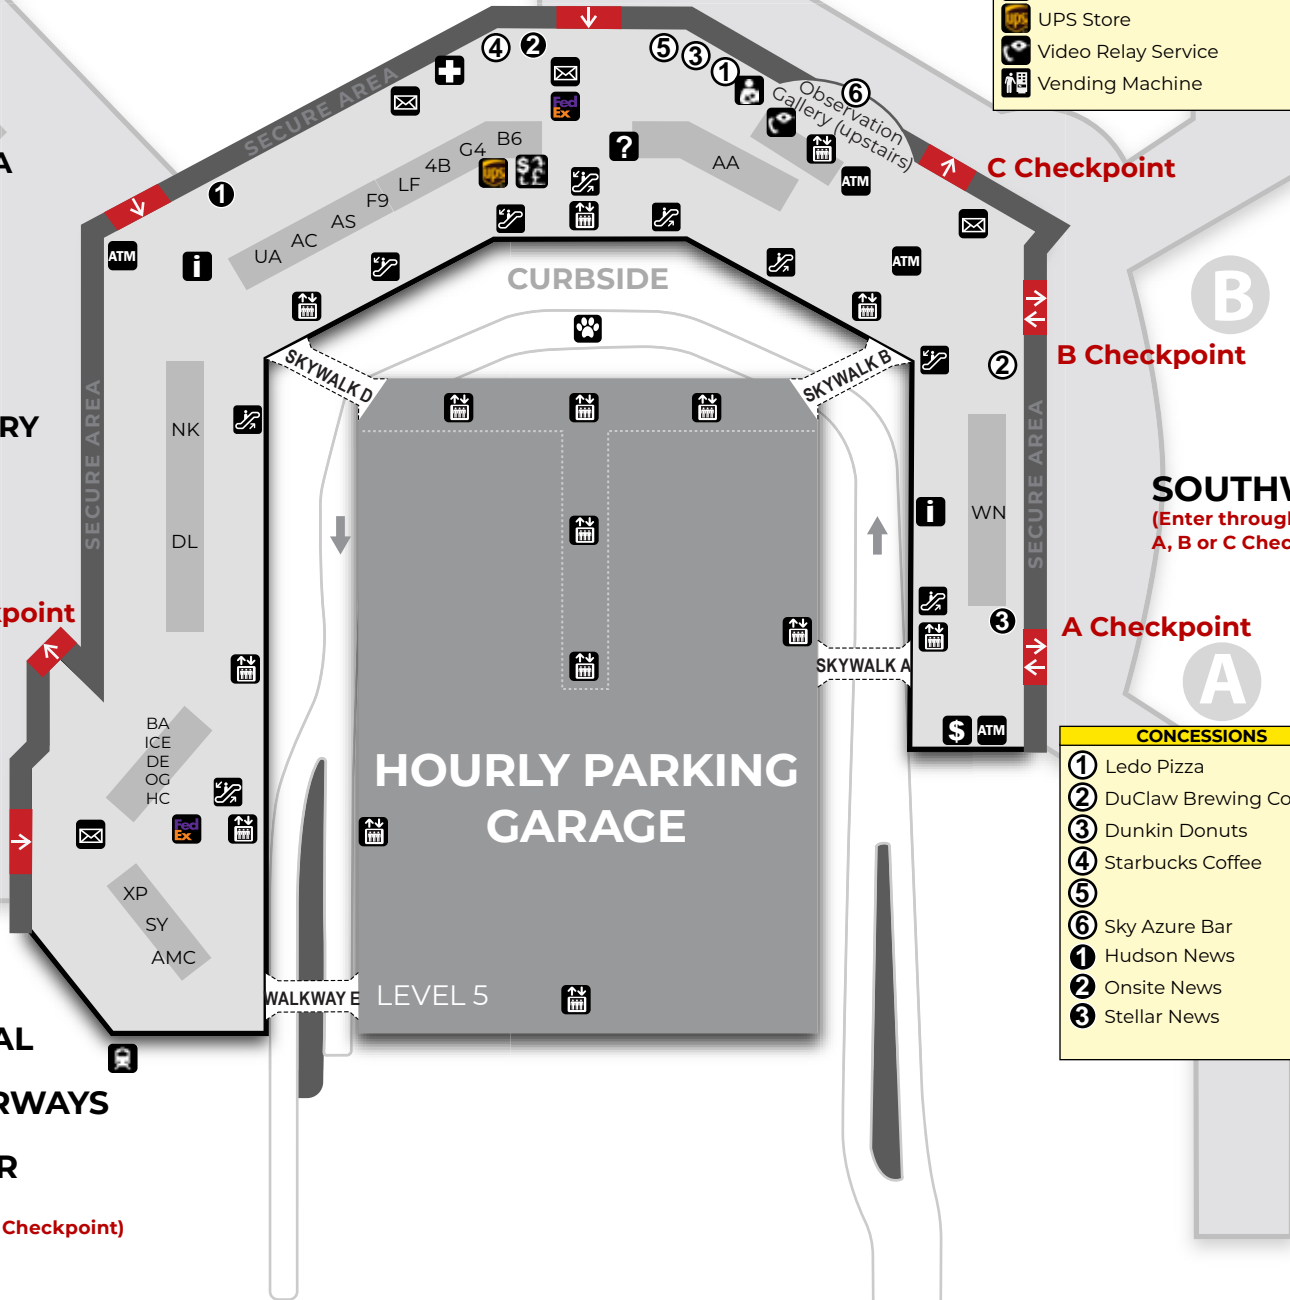

MAIN TERMINAL MAP

AIRLINE TICKET COUNTERS	
AC	Air Canada
AMC	Air Mobility Command
HC	Air Senegal
AS	Alaska Airlines
G4	Allegiant Air
AA	American Airlines
XP	Avelo Airlines
4B	Boutique
BA	British Airways
DE	Condor
LF	Contour
DL	Delta Airlines
F9	Frontier Airlines
ICE	Icelandair
B6	jetBlue
OG	PLAY
NK	Spirit Airlines
WN	Southwest Airlines
SY	Sun Country
UA	United Airlines

SERVICES	
	Security Checkpoint / Exit
	Information Desk
	ATM Machine
	Elevator
	Escalator
	Pet Relief Area
	Lost & Found
	M&T Bank
	Mailbox
	Federal Express
	Pet Relief Area
	Nursing Station
	FirstCall Medical Center
	Lightrail Station
	Currency Exchange
	UPS Store
	Video Relay Service
	Vending Machine

AMERICAN CONTOUR SOUTHWEST
(Enter through C, B or A Checkpoint)

**AIR CANADA
ALASKA
ALLEGiant
AVELO
BOUTIQUE
DELTA
FRONTIER
JETBLUE
SPIRIT
SUN COUNTRY
UNITED**
(Enter through D/E Checkpoint)

SOUTHWEST
(Enter through A, B or C Checkpoint)

CONCESSIONS	
①	Ledo Pizza
②	DuClaw Brewing Company
③	Dunkin Donuts
④	Starbucks Coffee
⑤	
⑥	Sky Azure Bar
①	Hudson News
②	Onsite News
③	Stellar News

**AIR SENEGAL
AMC
BRITISH AIRWAYS
CONDOR
ICELANDAIR
PLAY**
(Enter through D/E Checkpoint)