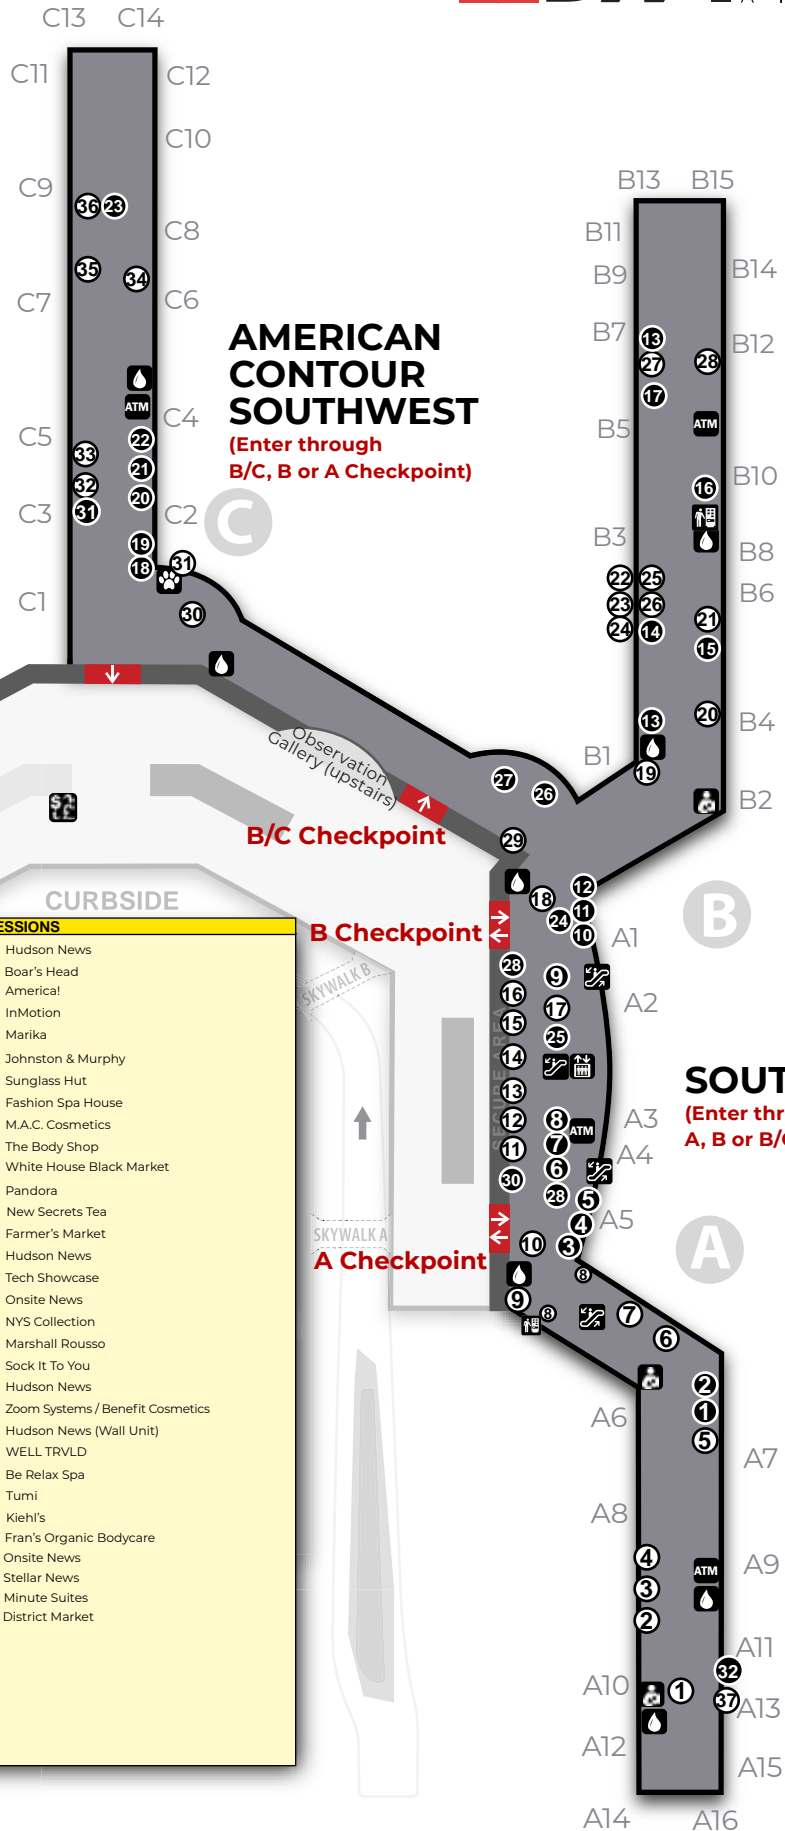

AMERICAN CONTOUR SOUTHWEST
(Enter through C, B or A Checkpoint)

**AIR CANADA
ALASKA
ALLEGiant
AVELO
BOUTIQUE
DELTA
FRONTIER
JETBLUE
SPIRIT
SUN COUNTRY
UNITED**
(Enter through D/E Checkpoint)

SOUTHWEST
(Enter through A, B or C Checkpoint)

CONCOURSE A/B/C MAP

SERVICES

-  Security Checkpoint
-  ATM Machine
-  Elevator
-  Escalator
-  Pet Relief Area
-  Nursing Station
-  Water Refill Station
-  Vending Machine

AMERICAN CONTOUR SOUTHWEST
(Enter through B/C, B or A Checkpoint)

SOUTHWEST
(Enter through A, B or B/C Checkpoint)

CURBSIDE CONCESSIONS

1 R&R Seafood Bar	1 Hudson News
2 Tony & Benny's Pizza	2 Boar's Head
3 Potbelly Sandwich Works	3 America!
4 Gachi Sushi	4 InMotion
5 Auntie Anne's Pretzels/Cinnabon	5 Marika
6 Vino Volo	6 Johnston & Murphy
7 Green Beans Coffee	7 Sunglass Hut
8 Martini	8 Fashion Spa House
9 Flying Dog Brewery	9 M.A.C. Cosmetics
10 Mayorga Coffee	10 The Body Shop
11 Nalley Fresh	11 White House Black Market
12 Arby's	12 Pandora
13 Chipotle	13 New Secrets Tea
14 McDonald's	14 Farmer's Market
15 Leann Chin	15 Hudson News
16 Chick-fil-A	16 Tech Showcase
17 Pinkberry	17 Onsite News
18 Jamba Juice	18 NYS Collection
19 Auntie Anne's Pretzels	19 Marshall Rouso
20 Zona Cocina	20 Sock It To You
21 Starbucks	21 Hudson News
22 Subway	22 Zoom Systems / Benefit Cosmetics
23 Ledo Pizza	23 Hudson News (Wall Unit)
24 DC-3 Hot Dogs	24 WELL TRVL D
25 BGR: The Burger Joint	25 Be Relax Spa
26 Gachi House of Sushi	26 Tumi
27 Obrycki's	27 Kieh's
28 Dunkin Donuts / Baskin Robbins	28 Fran's Organic Bodycare
29 Silver Diner	29 Onsite News
30 The Firkin & Flyer	30 Stellar News
31 Qdoba	31 Minute Suites
32 Einstein's Bagels	32 District Market
33 Harbor Grille	
34 Kraze Burger	
35 Potbelly Sandwich Shop	
36 Miss Shirley's	