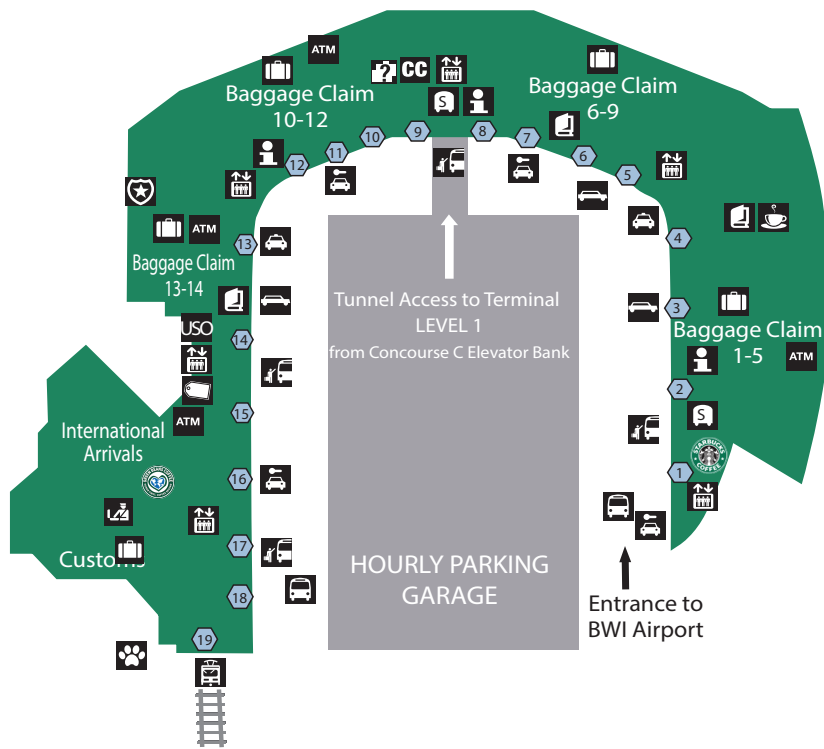

Lower Level Terminal Map

SERVICES

-  Automatic Teller Machine
-  Baggage Claim
-  Best Buy Express by Zoom Systems
-  Career Center
-  Customs and Border Protection
-  Elevator
-  Euro Café
-  Hudson News
-  Information
-  Pet Relief Area
-  Police
-  TSA Lost and Found
-  United Service Organizations
-  Door to roadway
-  Starbucks
-  Green Beans Coffee

GROUND TRANSPORTATION

-  Light Rail
-  Limousine
-  Parking Shuttle/Amtrak-MARC
-  Public Transit Regional Bus/MTA
-  SuperShuttle and Airport Shuttle
-  Taxi Stand
-  Car Rental Shuttle