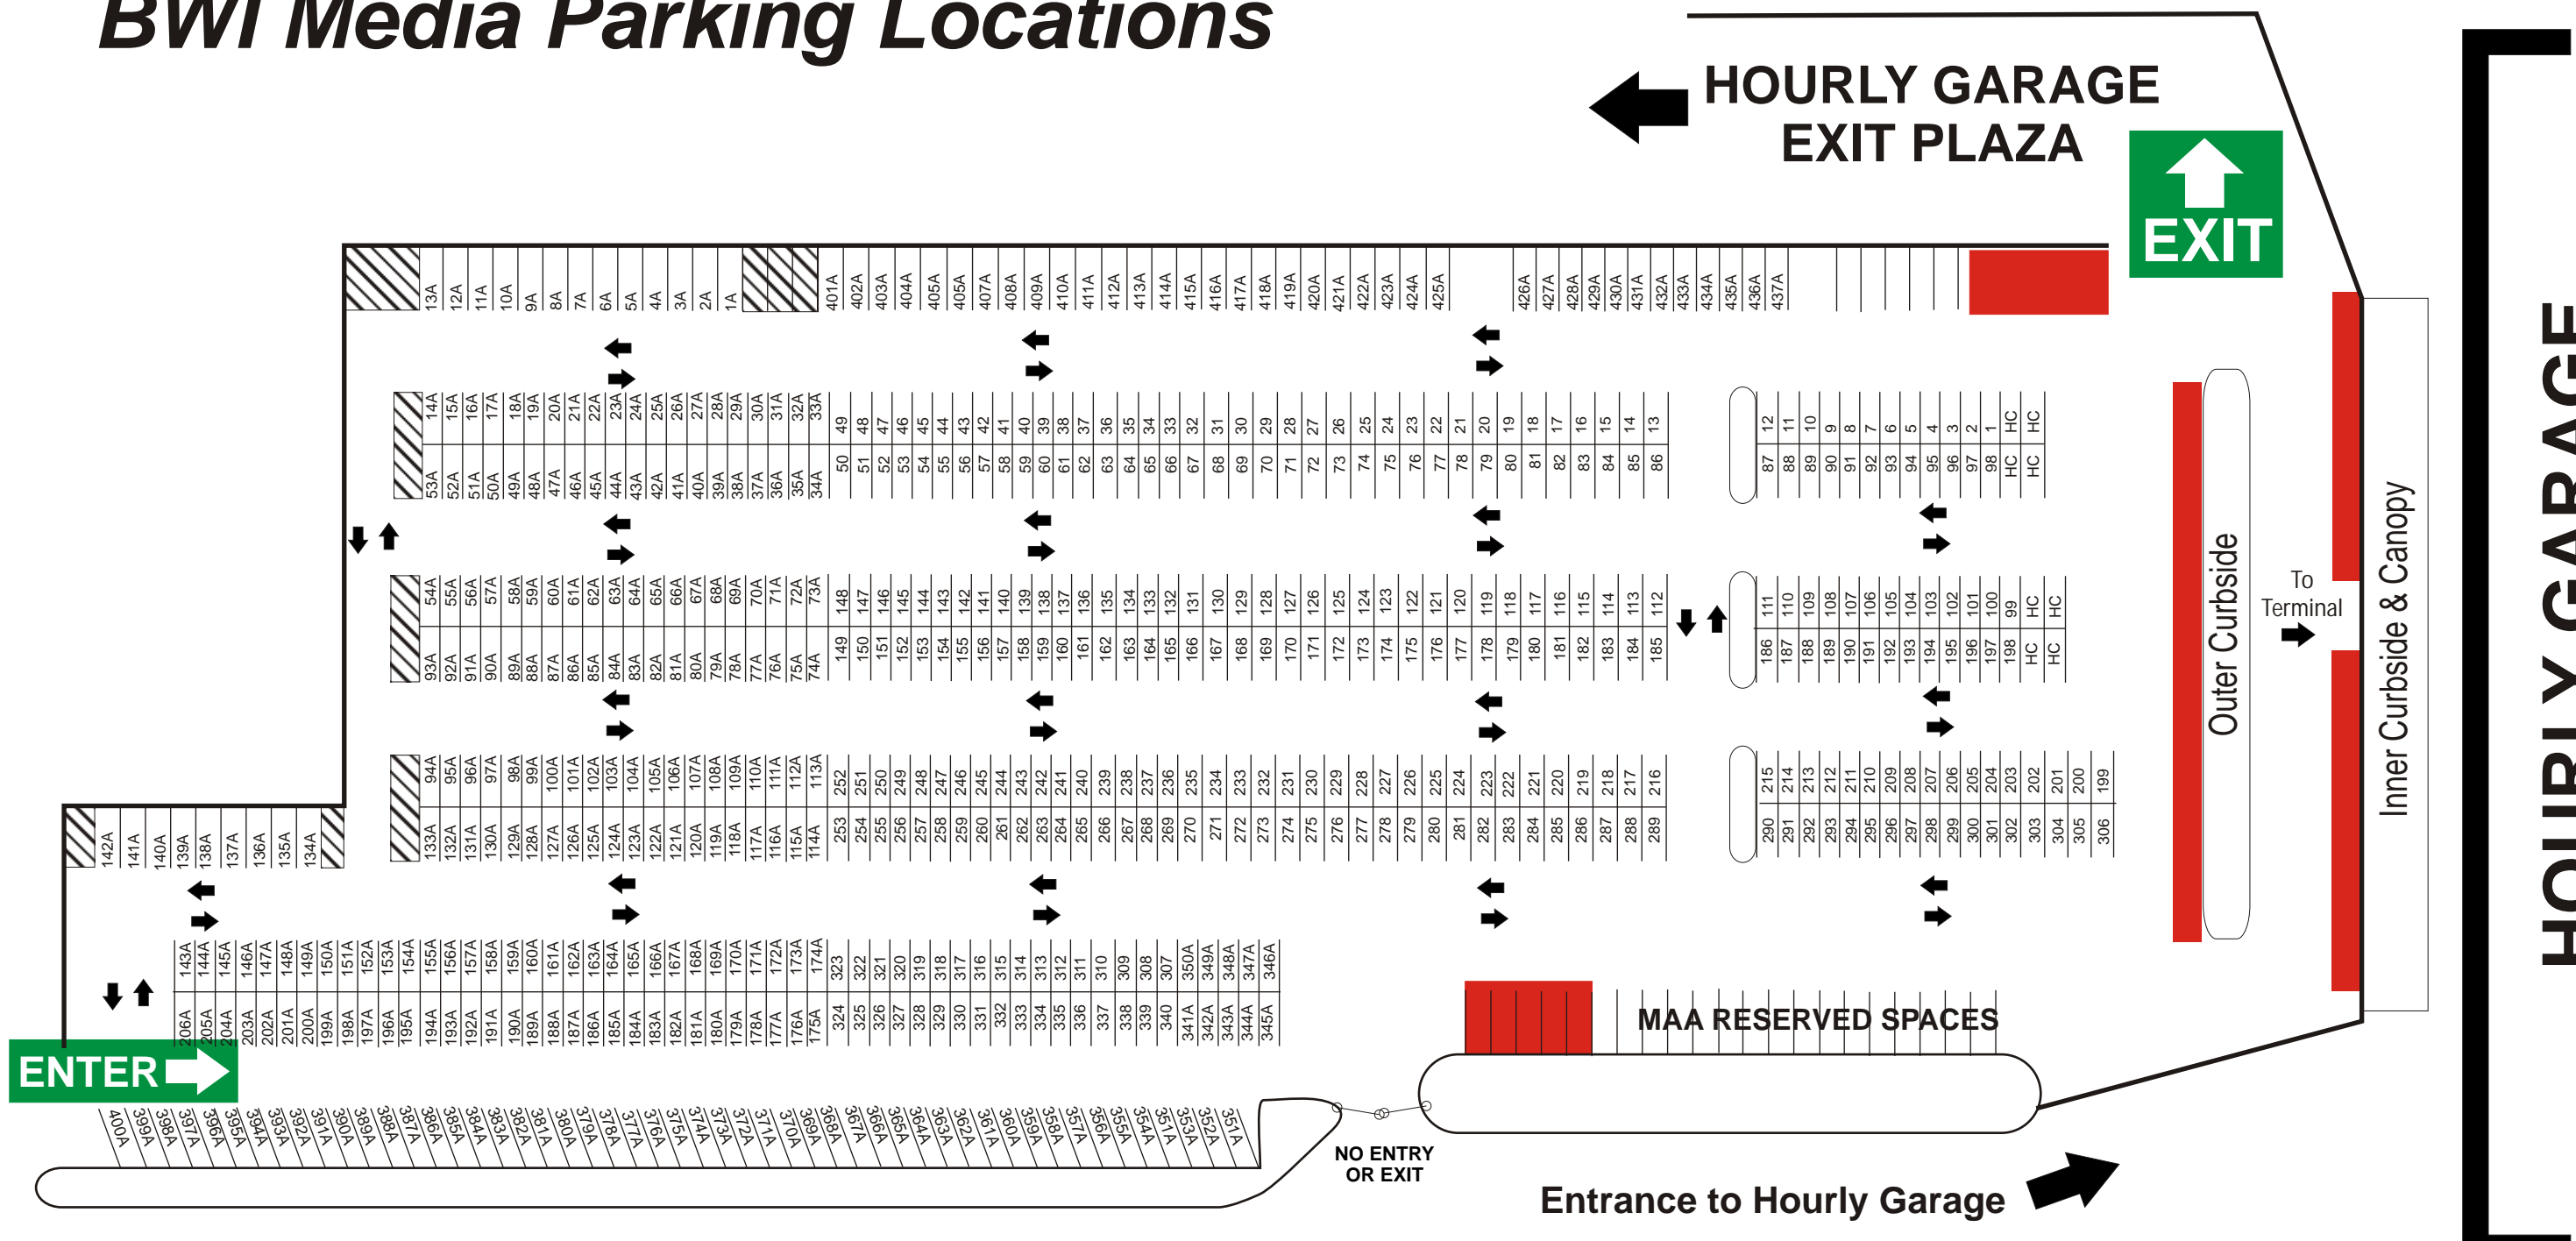

## Route to Live TV Staging Area

I-195 East to Exit 1A (Aviation Blvd/MD-170 North)

170 North to Terminal Road (2nd traffic signal)

Turn right and move to left lane immediately.

Turn left at traffic signal on to Elm Rd. (prior to Daily Garage)

Proceed 1/4 mile, bear right, then immediately bear left.

Go past "Authorized Vehicles Only" sign & under bridge to Terminal Lot.

## Live TV Staging Area Location Map

July 2009

## BWI Terminal Parking Lot

 Indicates approximate Media parking locations. Do Not park in numbered spaces.