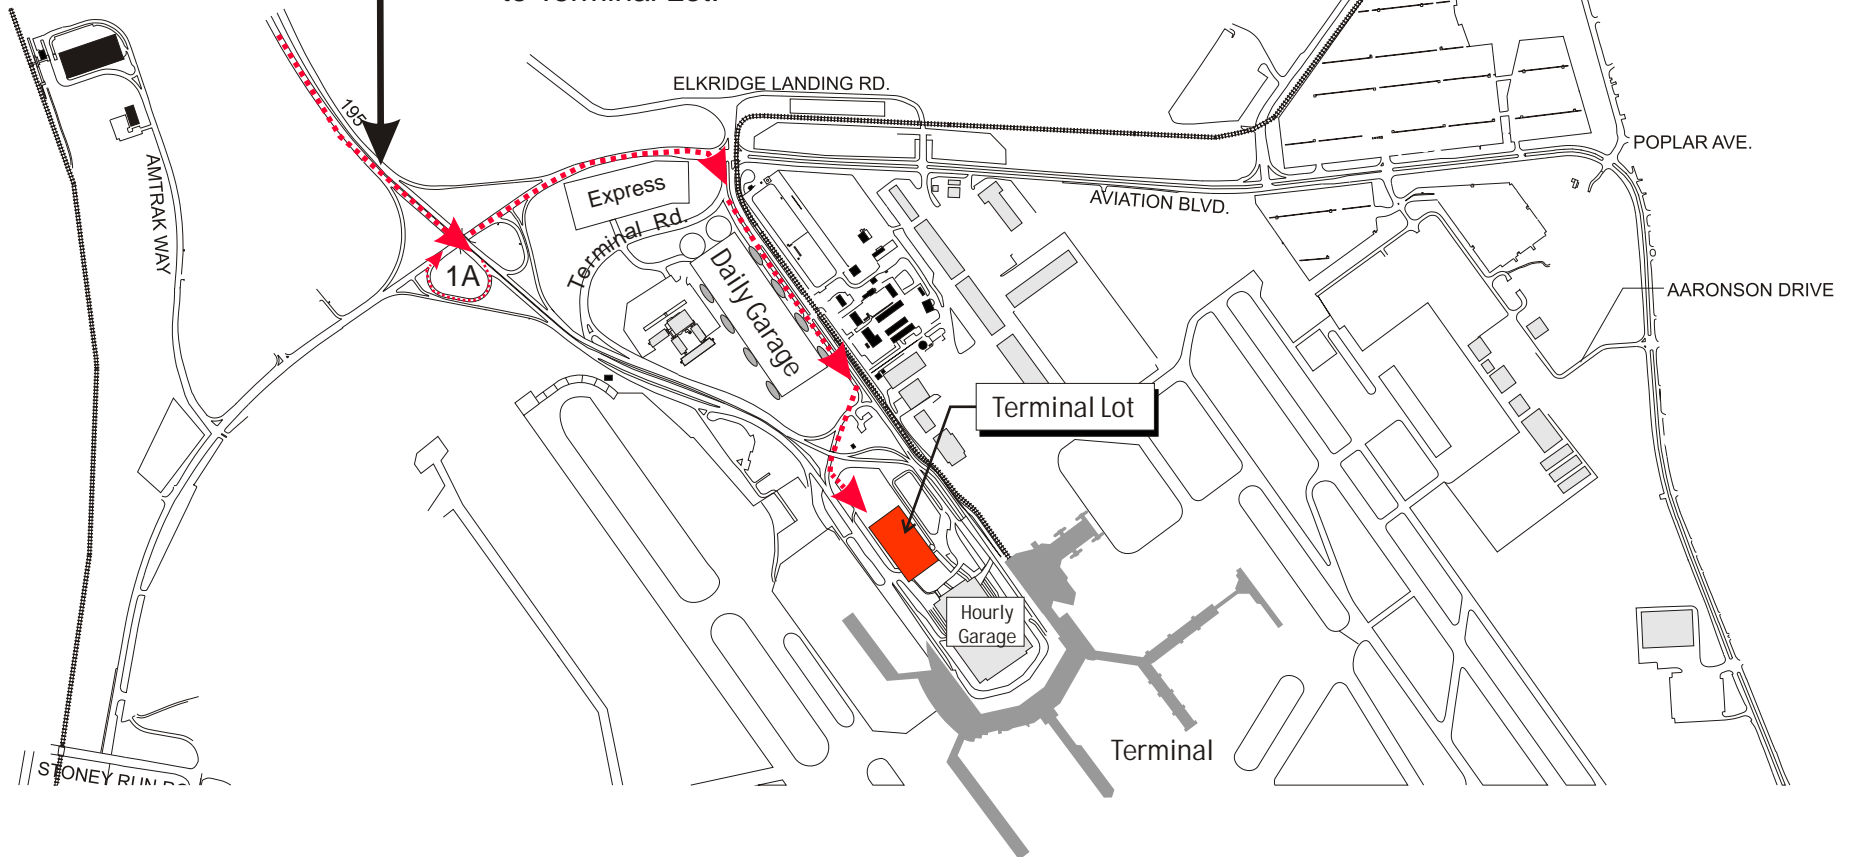

## Route to Live TV Staging Area

I-195 East to Exit 1A (Aviation Blvd/MD-170 North)

170 North to Terminal Road (2nd traffic signal)

Turn right and move to left lane immediately.

Turn left at traffic signal on to Elm Rd. (prior to Daily Garage)

Proceed 1/4 mile, bear right, then immediately bear left.

Go past "Authorized Vehicles Only" sign & under bridge to Terminal Lot.

## Live TV Staging Area Location Map

July 2009

## BWI Terminal Parking Lot

 Indicates approximate Media parking locations. Do Not park in numbered spaces.