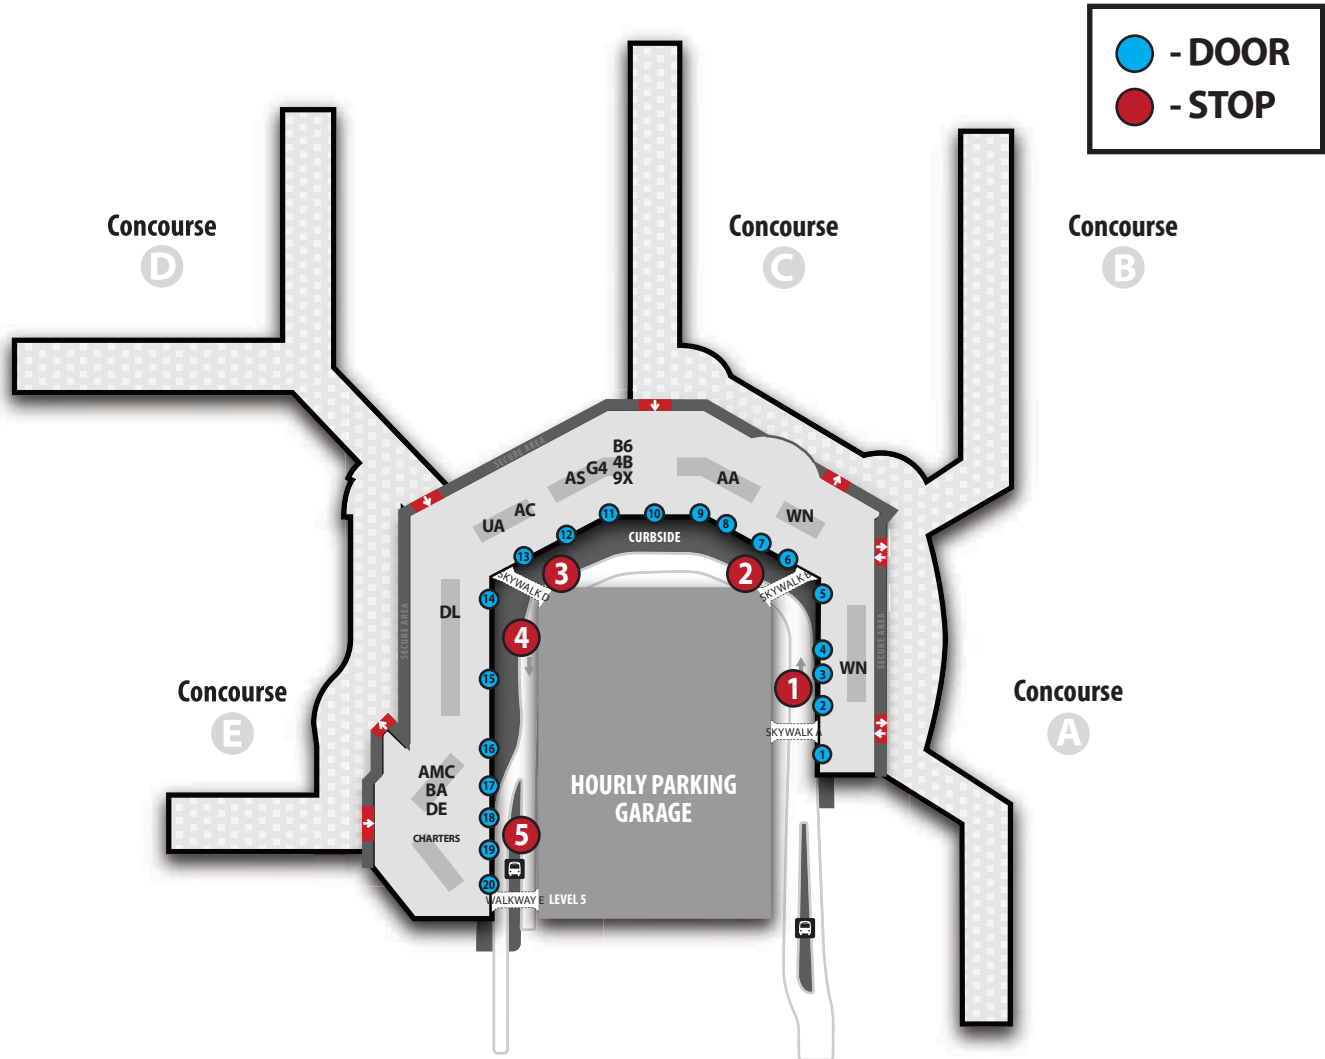

## Upper Level Terminal Shuttle Bus Drop-Off Locations

### AIRLINE CODES

- |                                  |                                      |
|----------------------------------|--------------------------------------|
| Air Canada - <b>AC</b>           | Delta - <b>DL</b>                    |
| Air Mobility Command - <b>MC</b> | Frontier - <b>F9</b>                 |
| Alaska Airlines - <b>AS</b>      | JetBlue - <b>B6</b>                  |
| Allegiant Air - <b>G4</b>        | Southern Airways Express - <b>9X</b> |
| American Airlines - <b>AA</b>    | Southwest - <b>WN</b>                |
| Boutique Air - <b>4B</b>         | Spirit - <b>B6</b>                   |
| British Airways - <b>BA</b>      | United - <b>UA</b>                   |
| Condor - <b>DE</b>               |                                      |