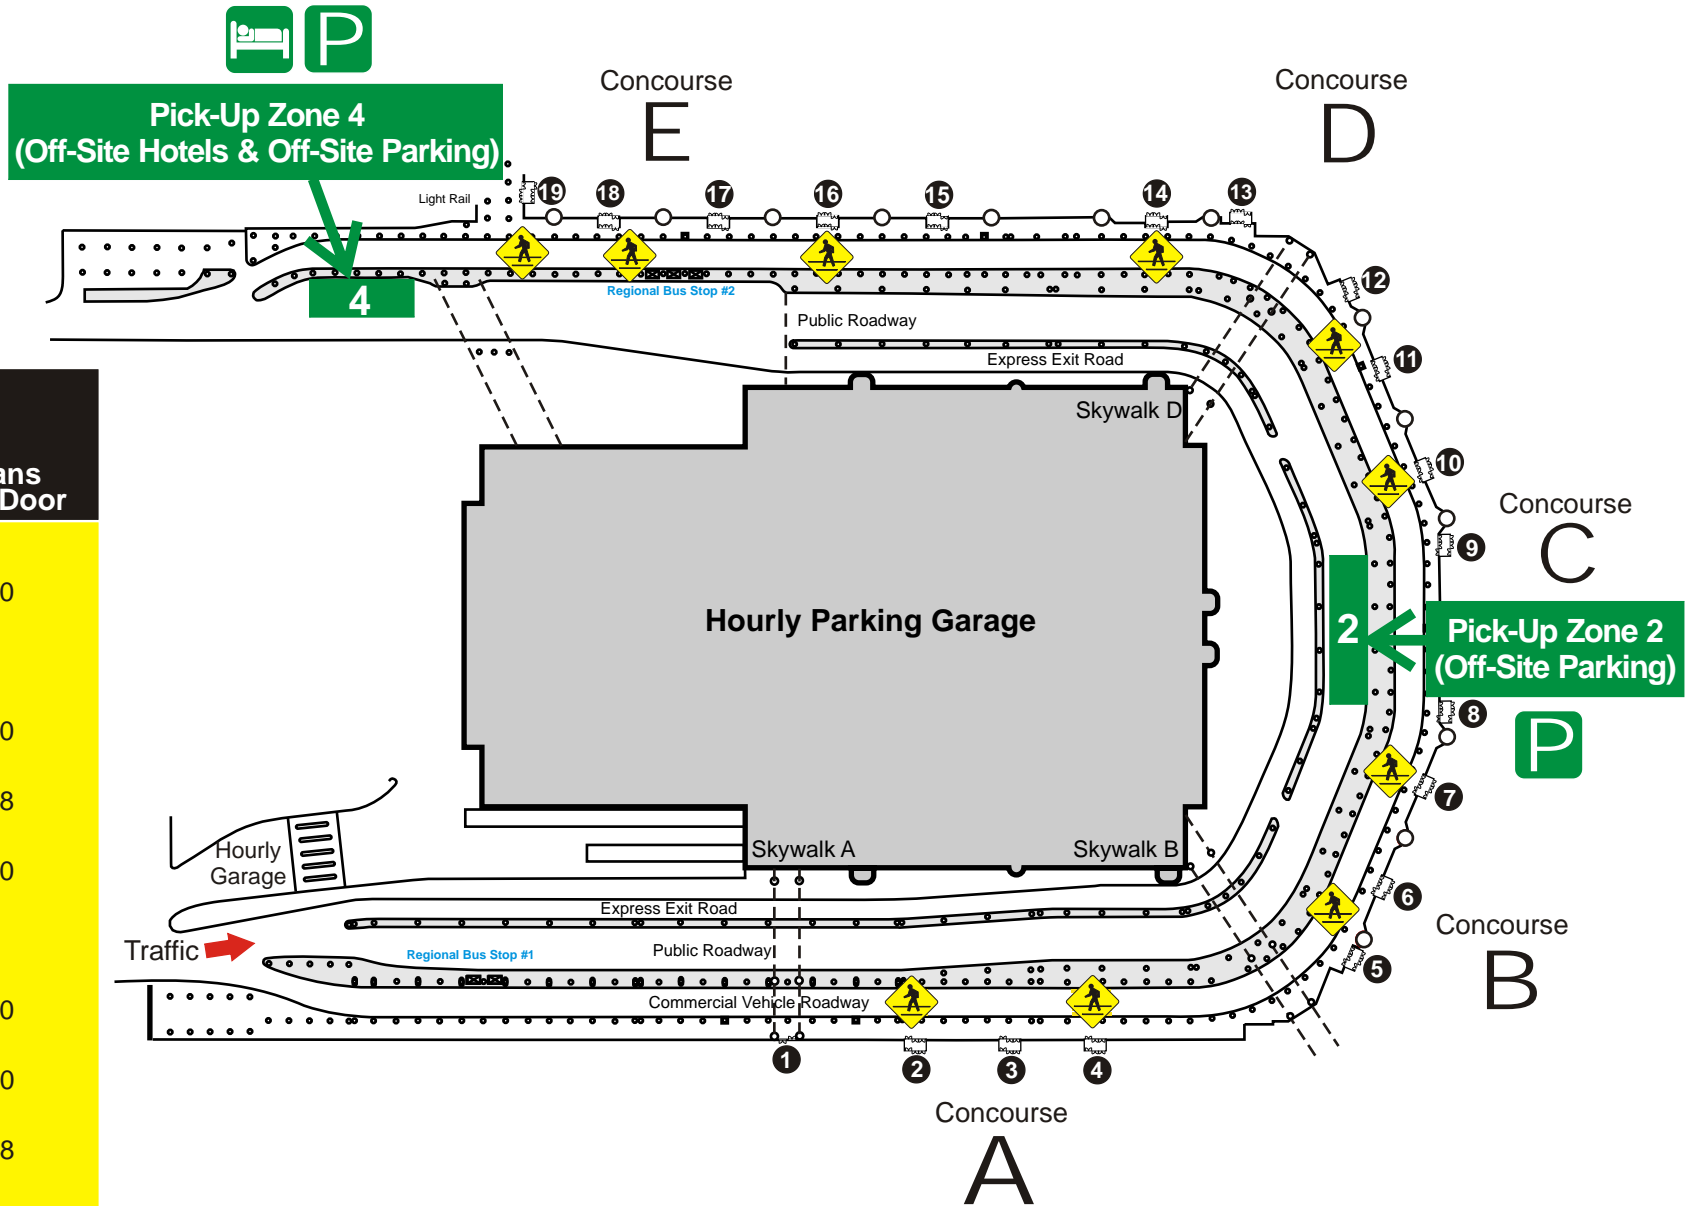

Legend	
	Pedestrian Crossing
	Vestibule Door Number
	Courtesy Van Pick-Up Zone

BWI Off-Site Courtesy Van Pick-Up Zone Locations

Legend

Pedestrian Crossing

10

Vestibule Door Number

Courtesy Van Pick-Up Zone

Off-Site Parking Vans Access by Airline & Door

Delta

Off-Site Parking- Door #10

Southwest

Off-Site Parking- Door #7

Spirit

Off-Site Parking- Door #10

United

Off-Site Parking- Door #10

International Flights

Off-Site Parking- Door #18

BWI Off-Site Courtesy Van Pick-Up Zone Locations by Airline Arrivals & Door Numbers

Feb 2013

Legend

Pedestrian Crossing

10

Vestibule Door Number

Courtesy Van Pick-Up Zone

Off-Site Hotel Vans Access by Airline & Door

Air Canada

Off-Site Hotels- Door #14

AirTran

Off-Site Hotels- Door #2

American

Off-Site Hotels- Door #2