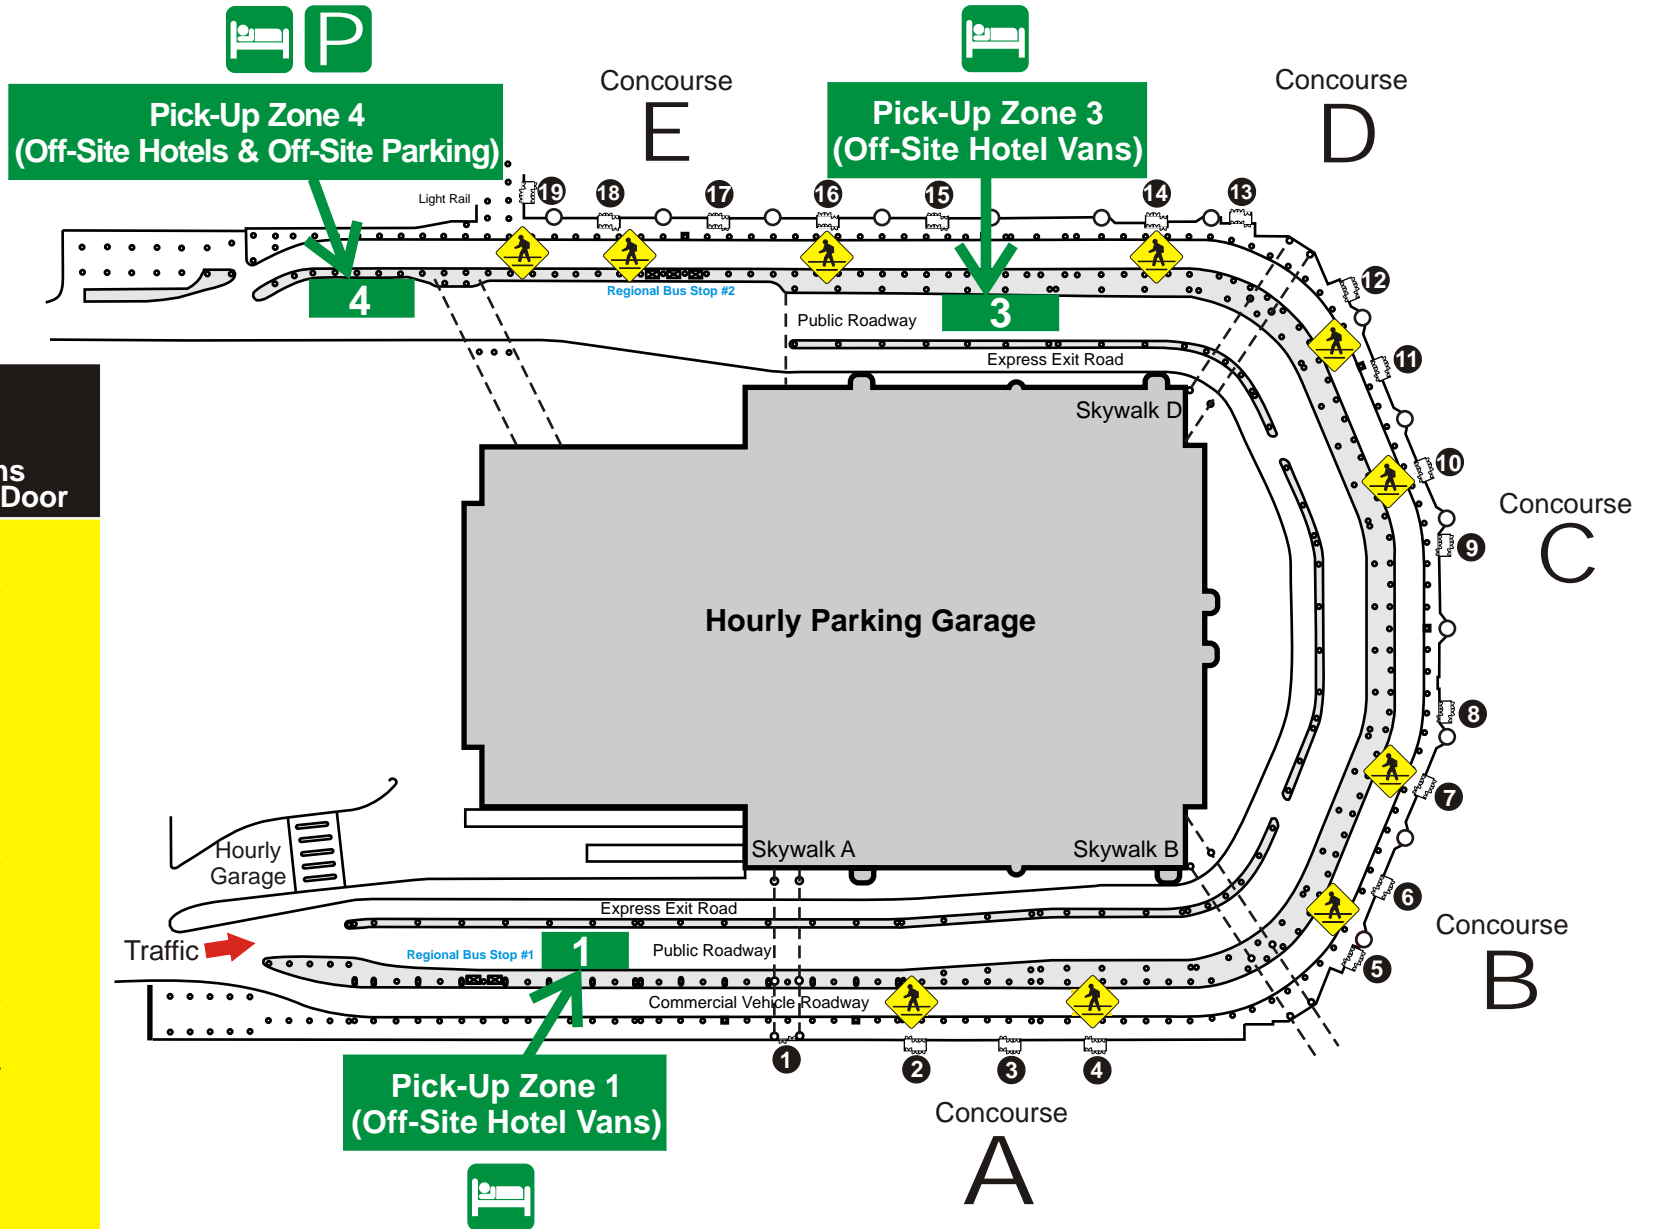

Legend

Pedestrian Crossing

10

Vestibule Door Number

Courtesy Van Pick-Up Zone

Off-Site Hotel Vans Access by Airline & Door

Air Canada

Off-Site Hotels- Door #14

AirTran

Off-Site Hotels- Door #2

American

Off-Site Hotels- Door #2

British Airways

Off-Site Hotels- Door #18

Delta

Off-Site Hotels- Door #14

Southwest

Off-Site Hotels- Door #2

Spirit

Off-Site Hotels- Door #14

United

Off-Site Hotels- Door #14

International Flights Off-Site Hotels- Door #18

BWI Off-Site Courtesy Van Pick-Up Zone Locations by Airline Arrivals & Door Numbers

Feb 2013