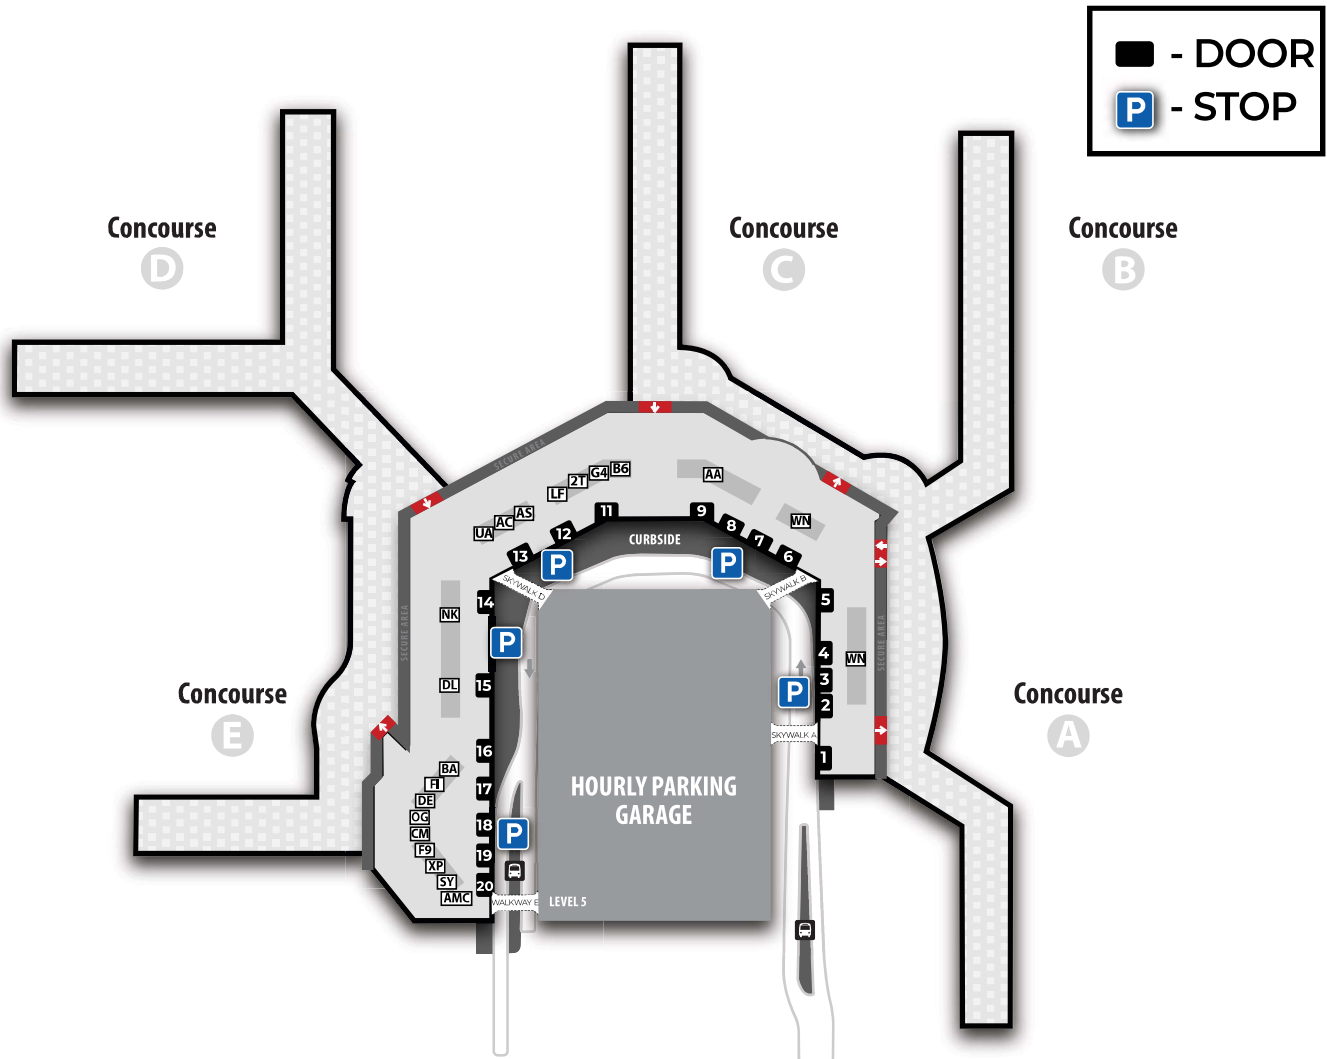

UPPER LEVEL TERMINAL SHUTTLE BUS DROP-OFF LOCATIONS

AIRLINE CODES

Air Canada - AC	Copa Airlines - CM
Air Mobility Command - AMC	Delta - DL
Alaska Airlines - AS	Frontier Airlines - F9
Allegiant Air - G4	IcelandAir - FI
American Airlines - AA	jetBlue - B6
Avelo Airlines - XP	Play - OG
BermudAir - 2T	Southwest - WN
British Airways - BA	Spirit - NK
Condor - DE	Sun Country - SY
Contour - LF	United - UA

LOWER LEVEL PICK-UP & GROUND TRANSPORTATION STOPS

-  Door
-  Free BWI Parking Lot Shuttle Stops
Daily / Express / Long Term Lots
-  Amtrak / MARC Train to DC
-  MTA Light Rail Stop
-  Off-Site Parking Shuttle Stops
-  Hotel Courtesy Shuttle Stops
-  Rental Car Facility Shuttle Stops
-  BWI Taxi
-  Ride App Pick-Up (Uber, Lyft)
Upper Level, Anywhere between doors 5-12.